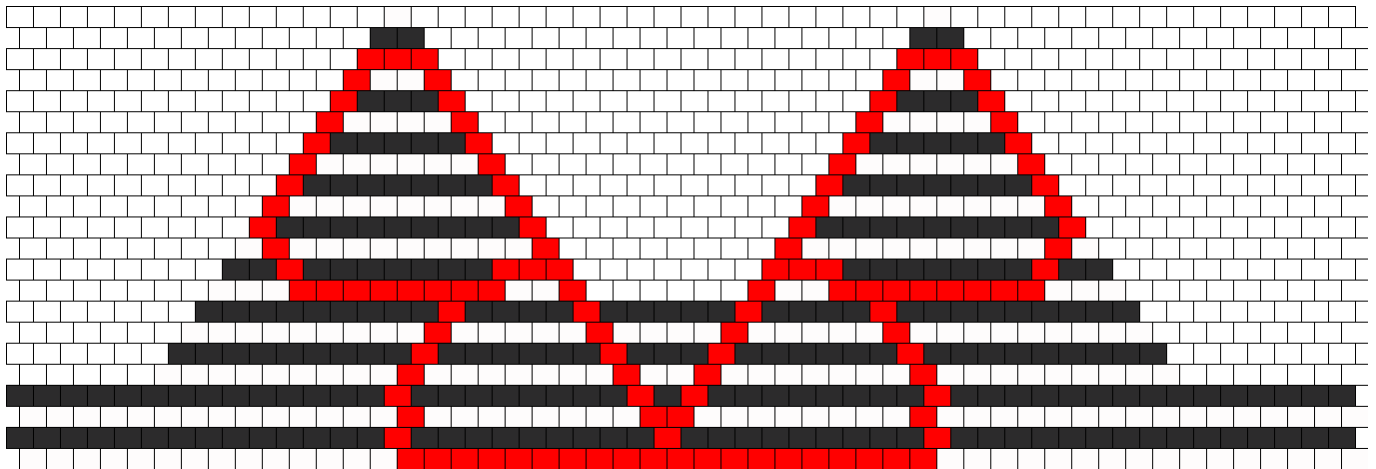

# Bvb Kini Kandi Pattern

Created by: BlackBouquet

50 columns wide x 22 rows tall

228 115 214