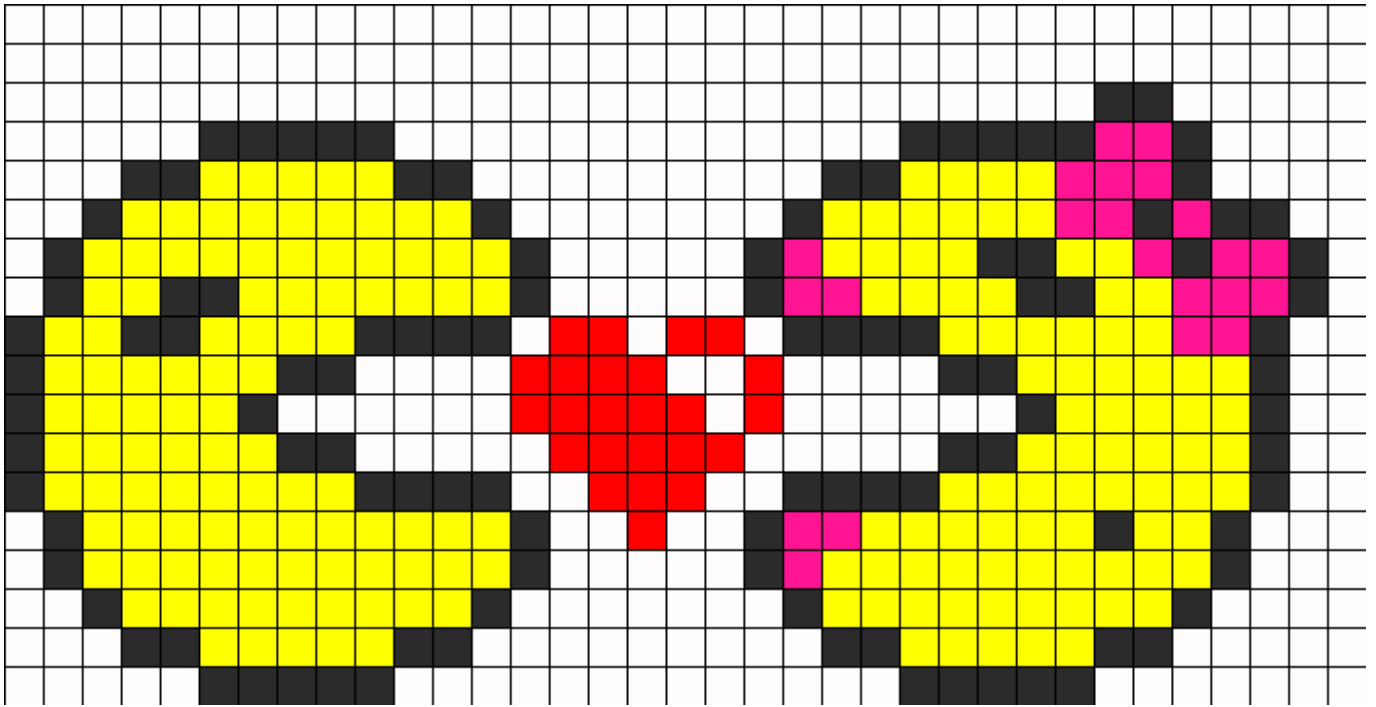

Mr And Ms Pacman Kandi Pattern

Created by: SkullyBaby

35 columns wide x 18 rows tall

288

110

186

22

24