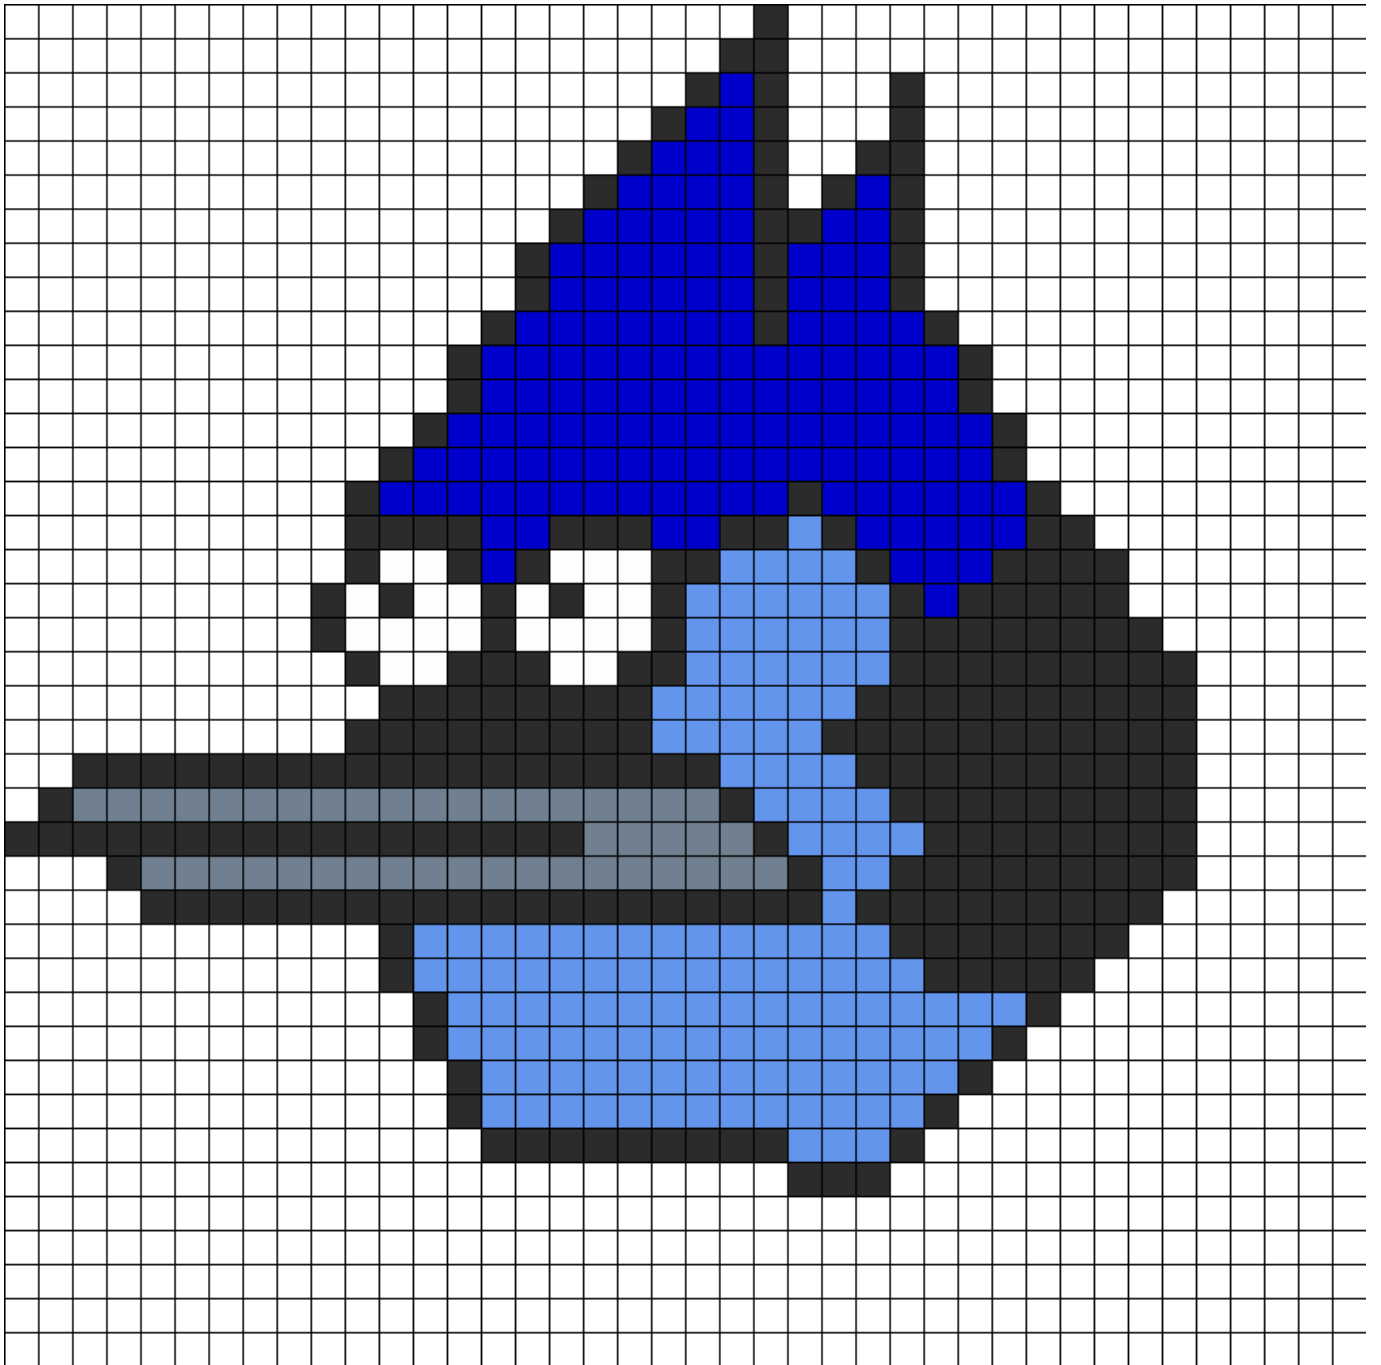

Mordecai Kandi Pattern

Created by: LegalHappiness

40 columns wide x 40 rows tall

279	140	43	141	23
-----	-----	----	-----	----