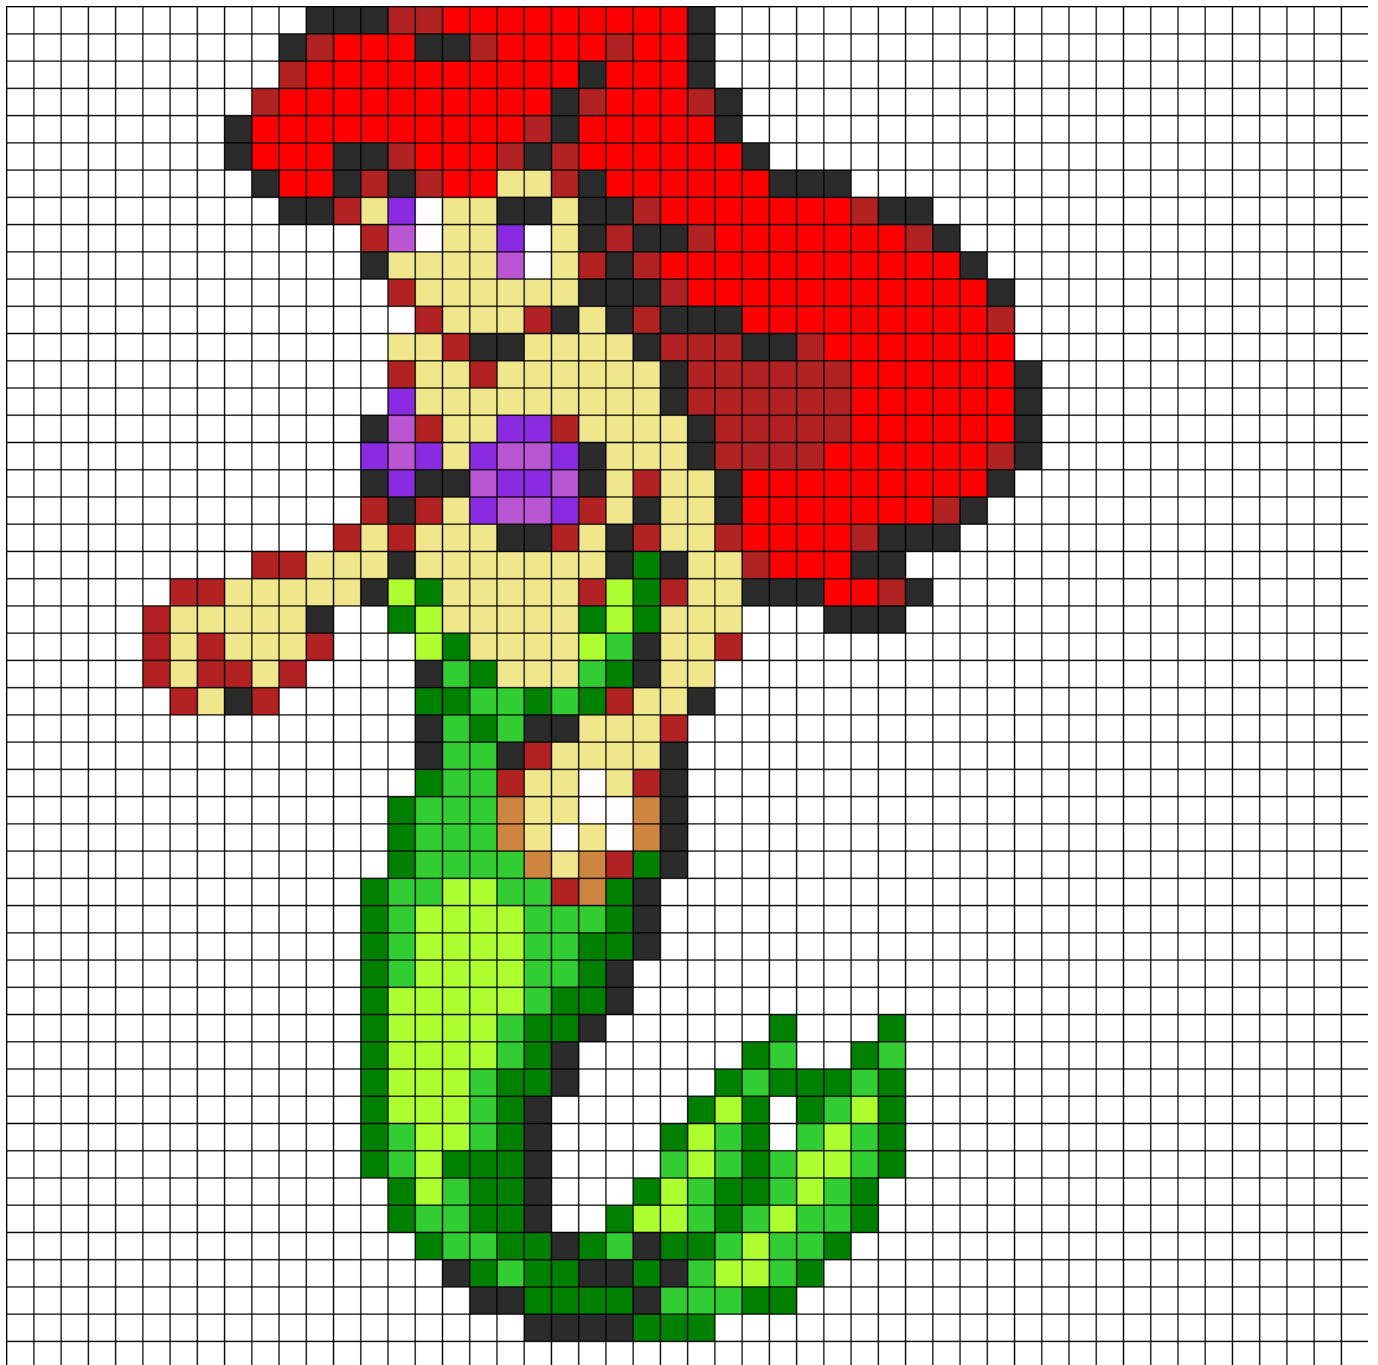

Ariel From KH Kandi Pattern

Created by: xDrownedShadowx

50 columns wide x 50 rows tall

137	78	58	99	99	7	9	143	10	14	182
-----	----	----	----	----	---	---	-----	----	----	-----