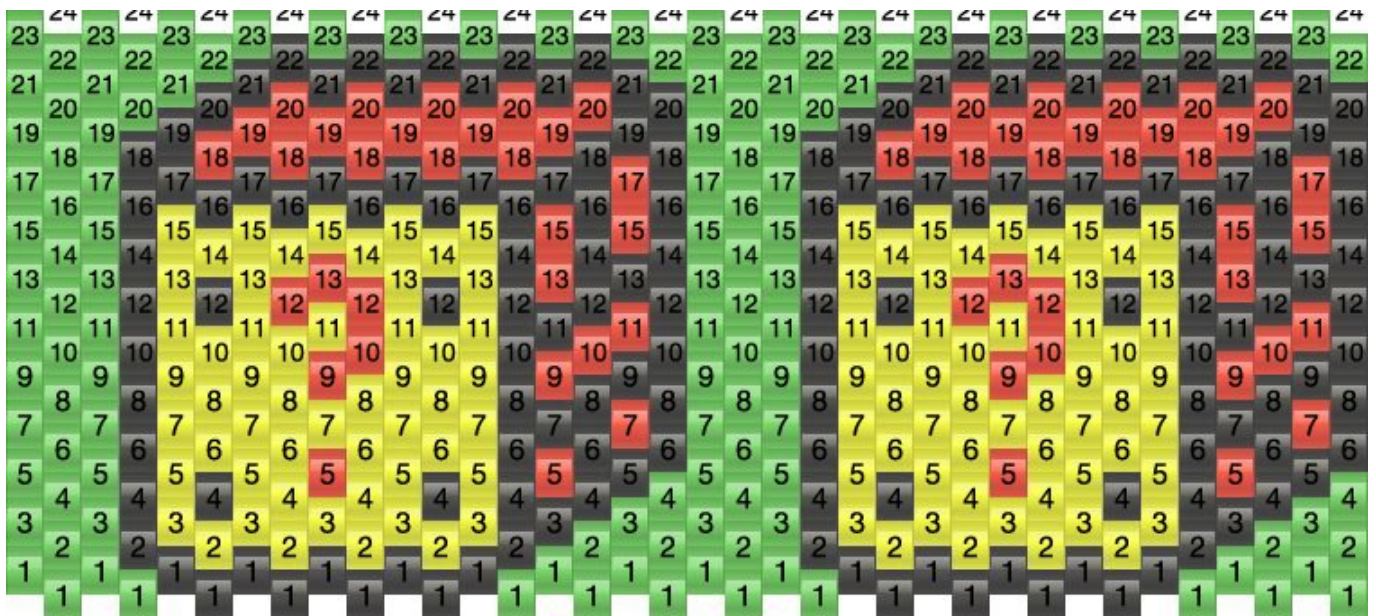

# Marioboxsmall Kandi Pattern

Created by: Crumpet

36 columns wide x 12 rows tall

Green: 116 Black: 150 Yellow: 106 Red: 60