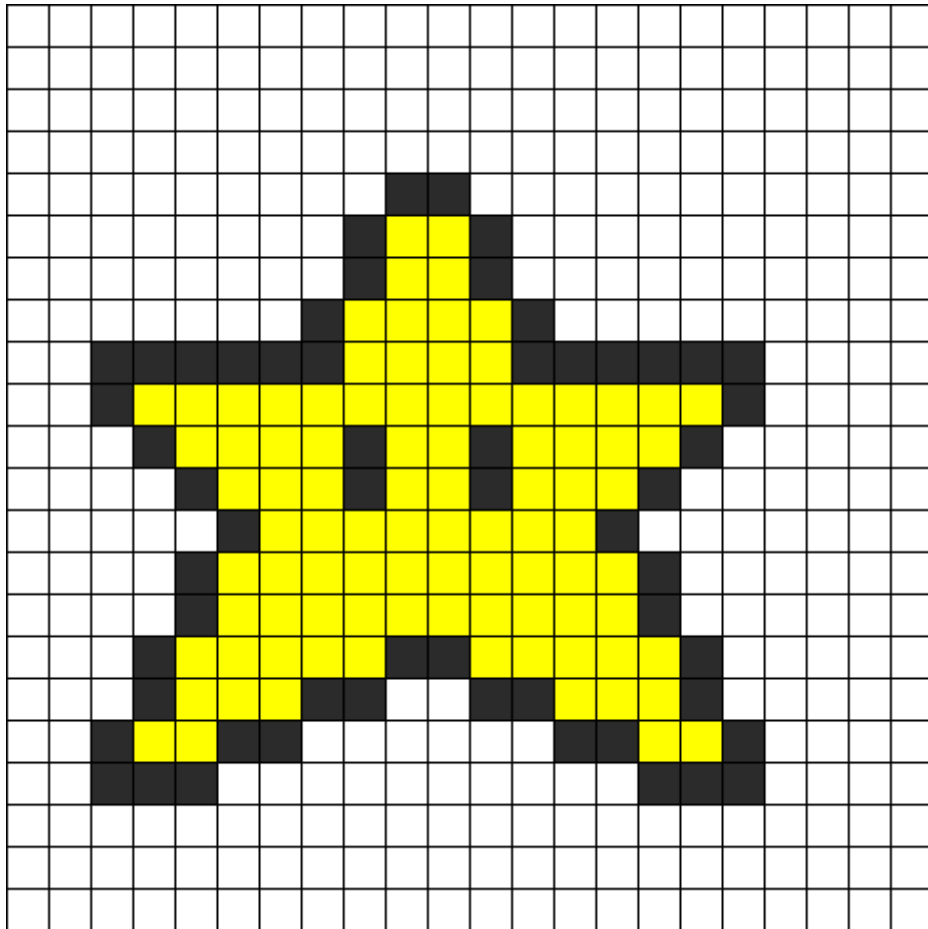

Mario Star Kandi Pattern

Created by: toribeingher

22 columns wide x 22 rows tall

58

92