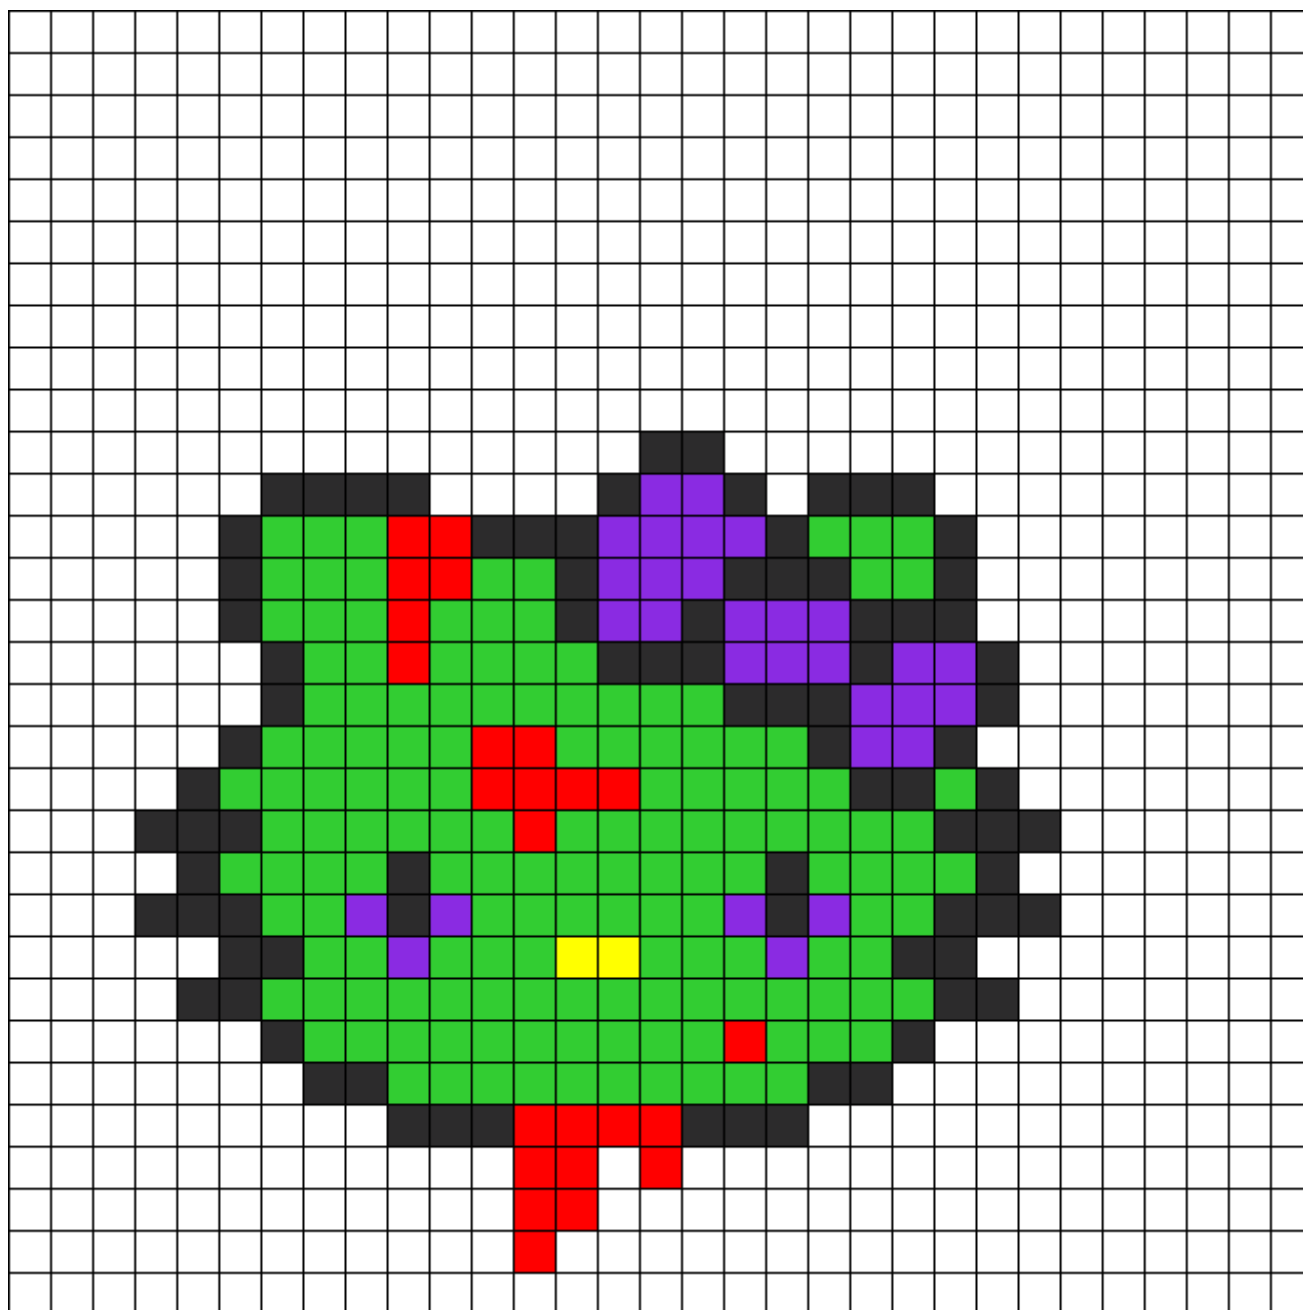

# Zombie Hellokitty Fusebead Kandi Pattern

Created by: SmileyAZ

31 columns wide x 31 rows tall

85	24	148	30	2
----	----	-----	----	---