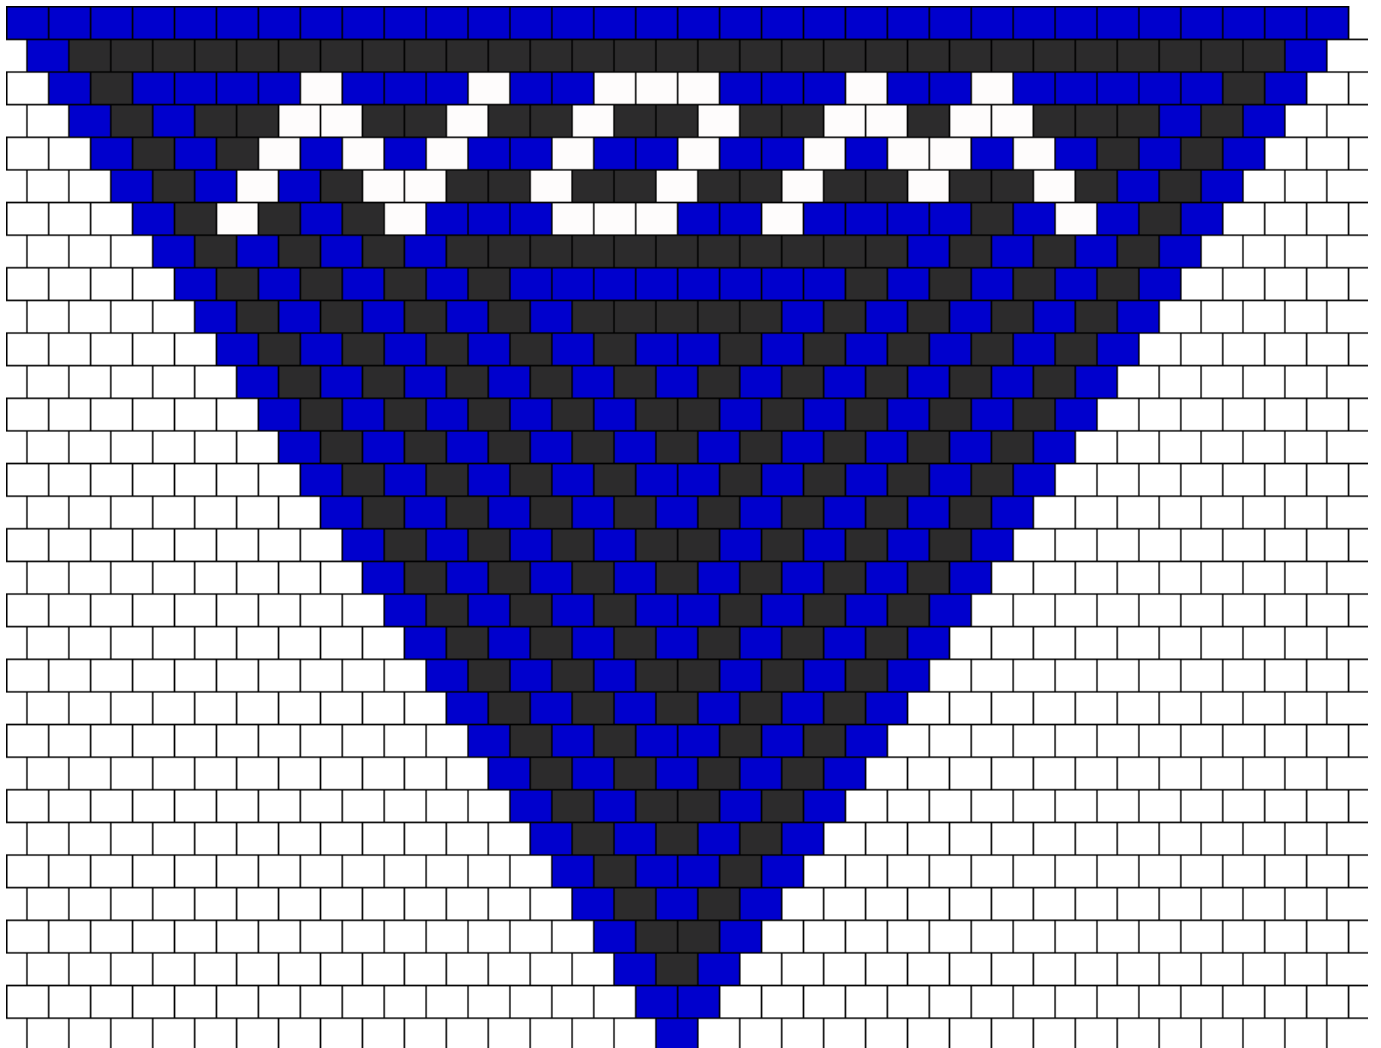

Nom Kandana Kandi Pattern

Created by: Monarch

32 columns wide x 32 rows tall

223

265

40