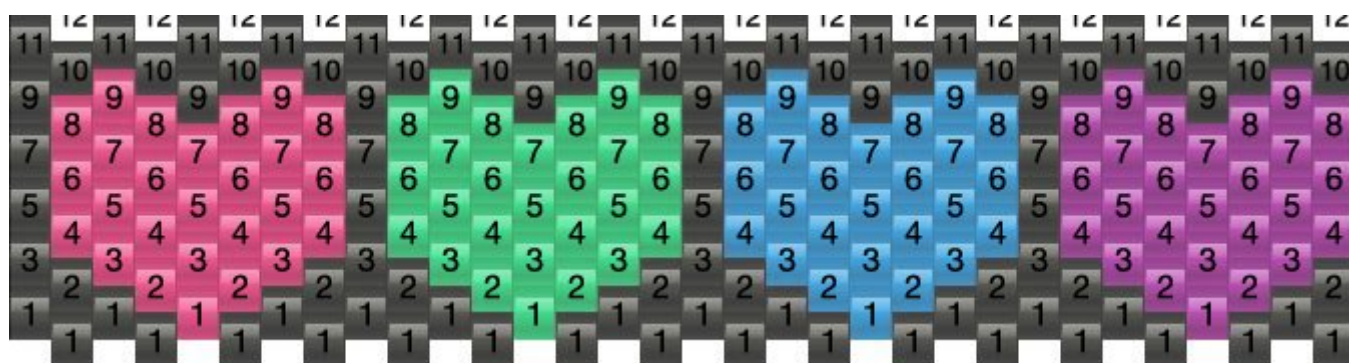

Simplehearts Kandi Pattern

Created by: Crumpet

32 columns wide x 6 rows tall

Black: 88 Hot Pink: 26 Lime: 26 Dark Turquoise: 26 Mulberry: 26