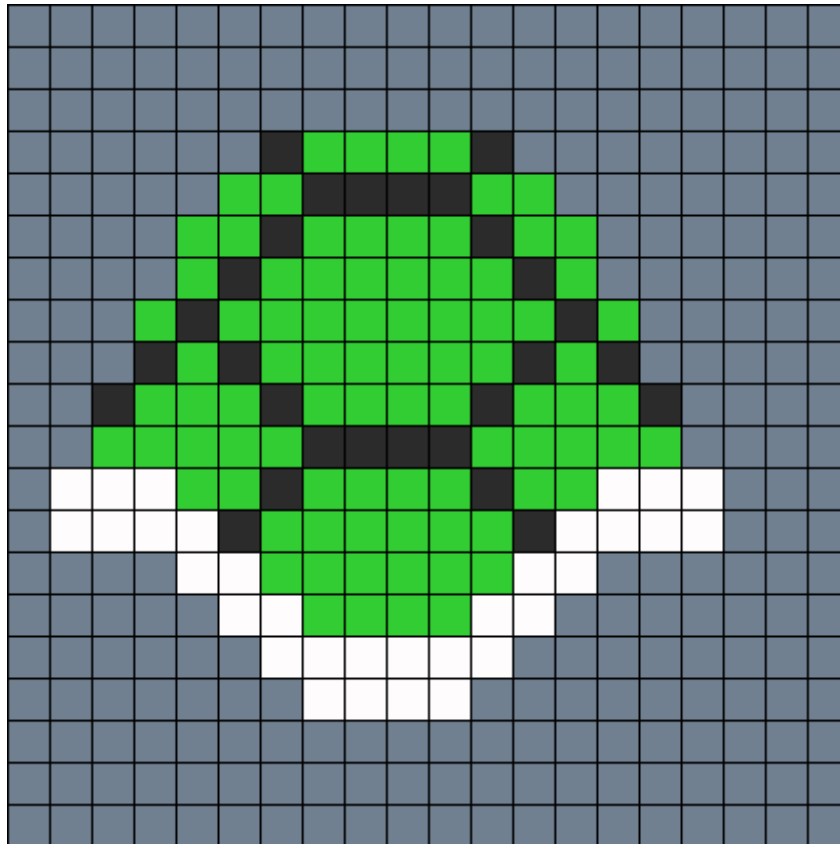

# Koopa Shell Kandi Pattern

Created by: CrowHazard

20 columns wide x 20 rows tall

254

32

86

28