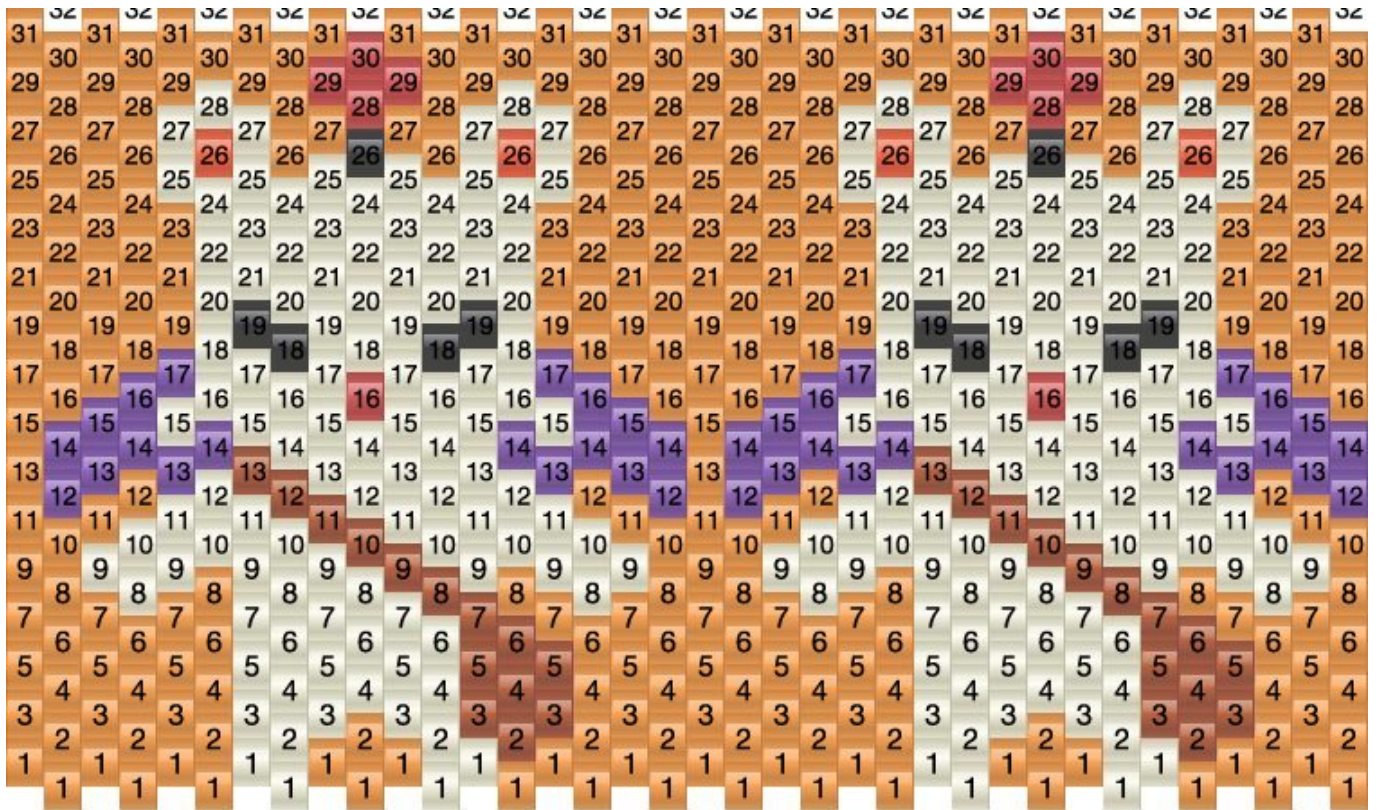

# Moogle Kandi Pattern

Created by: Crumpet

36 columns wide x 16 rows tall

Brite Orange: 274 Dark Lilac: 36 Ivory :214 Orange: 4 Black: 10 Rust: 28 Red: 10