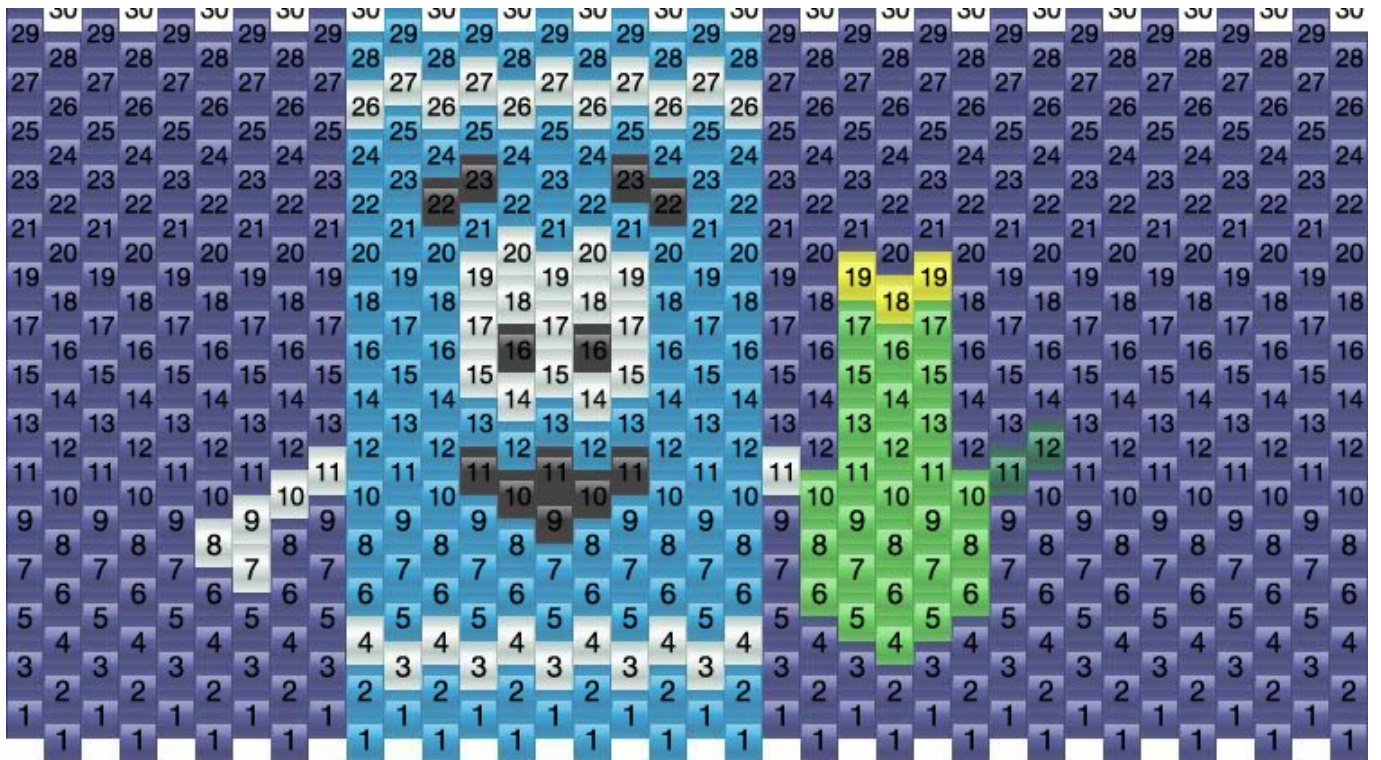

Towelie Kandi Pattern

Created by: Crumpet

36 columns wide x 15 rows tall

Royal Blue: 337 43 Dark Turquoise: 116 Black: 12 Green: 27 Yellow: 3 Dark Green: 2