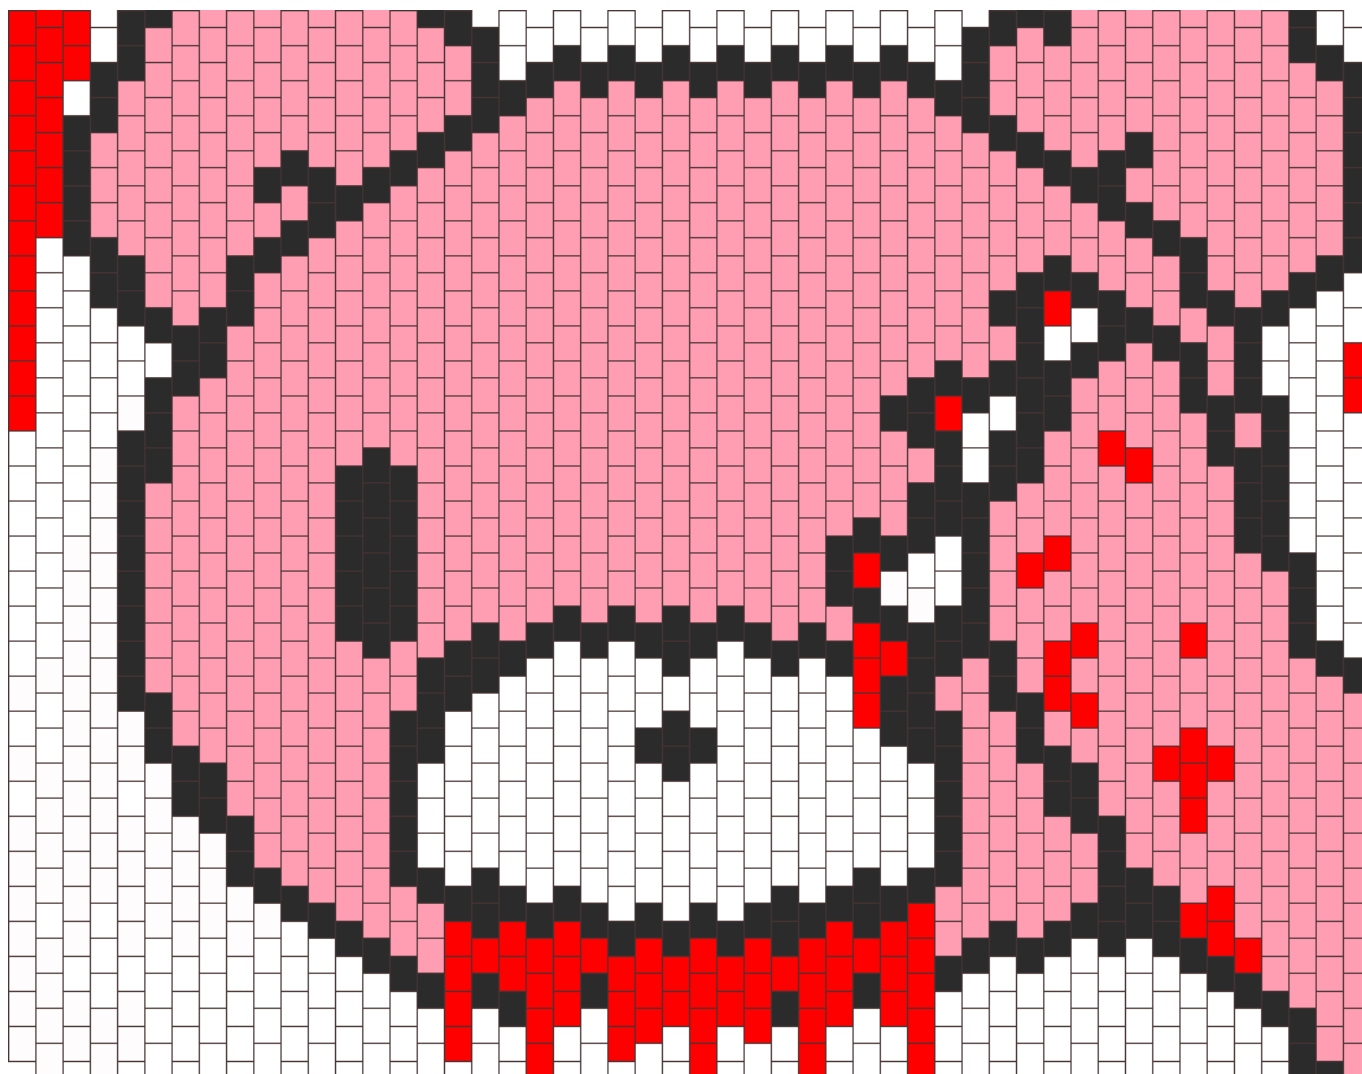

Pyscho Teddy Gloomy Bear Kandi Pattern

Created by: Izzygoesrawr

50 columns wide x 30 rows tall

287	286	73	98	759
-----	-----	----	----	-----