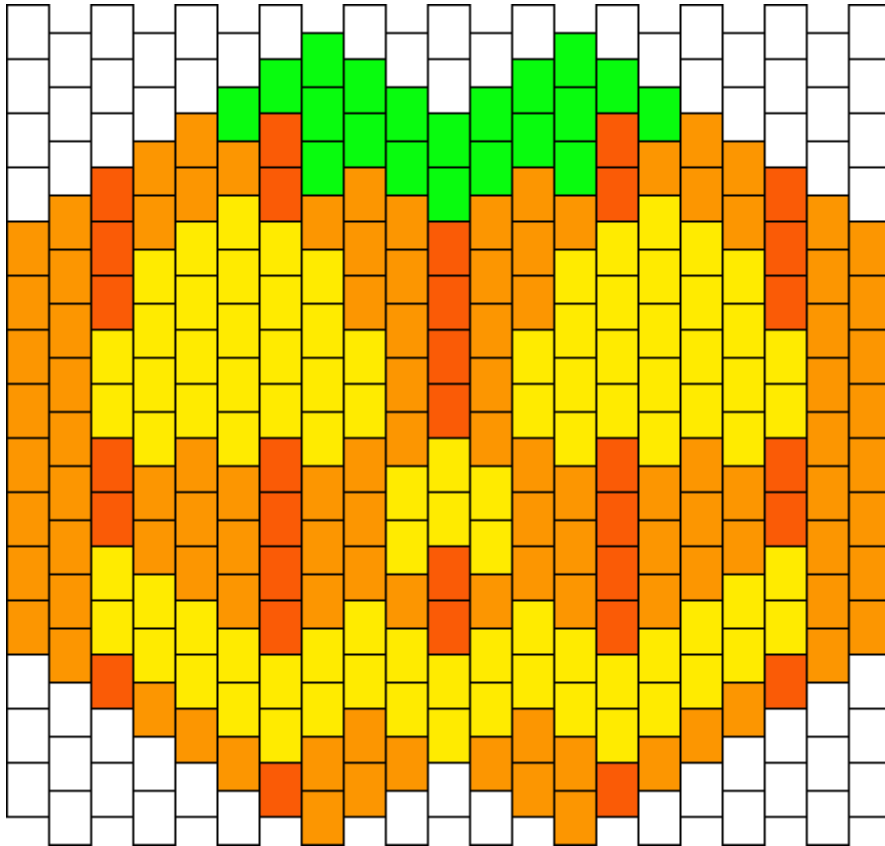

Jack-o-lantern Mask Kandi Pattern

Created by: magicbeads

21 columns wide x 15 rows tall

20	108	32	90
----	-----	----	----