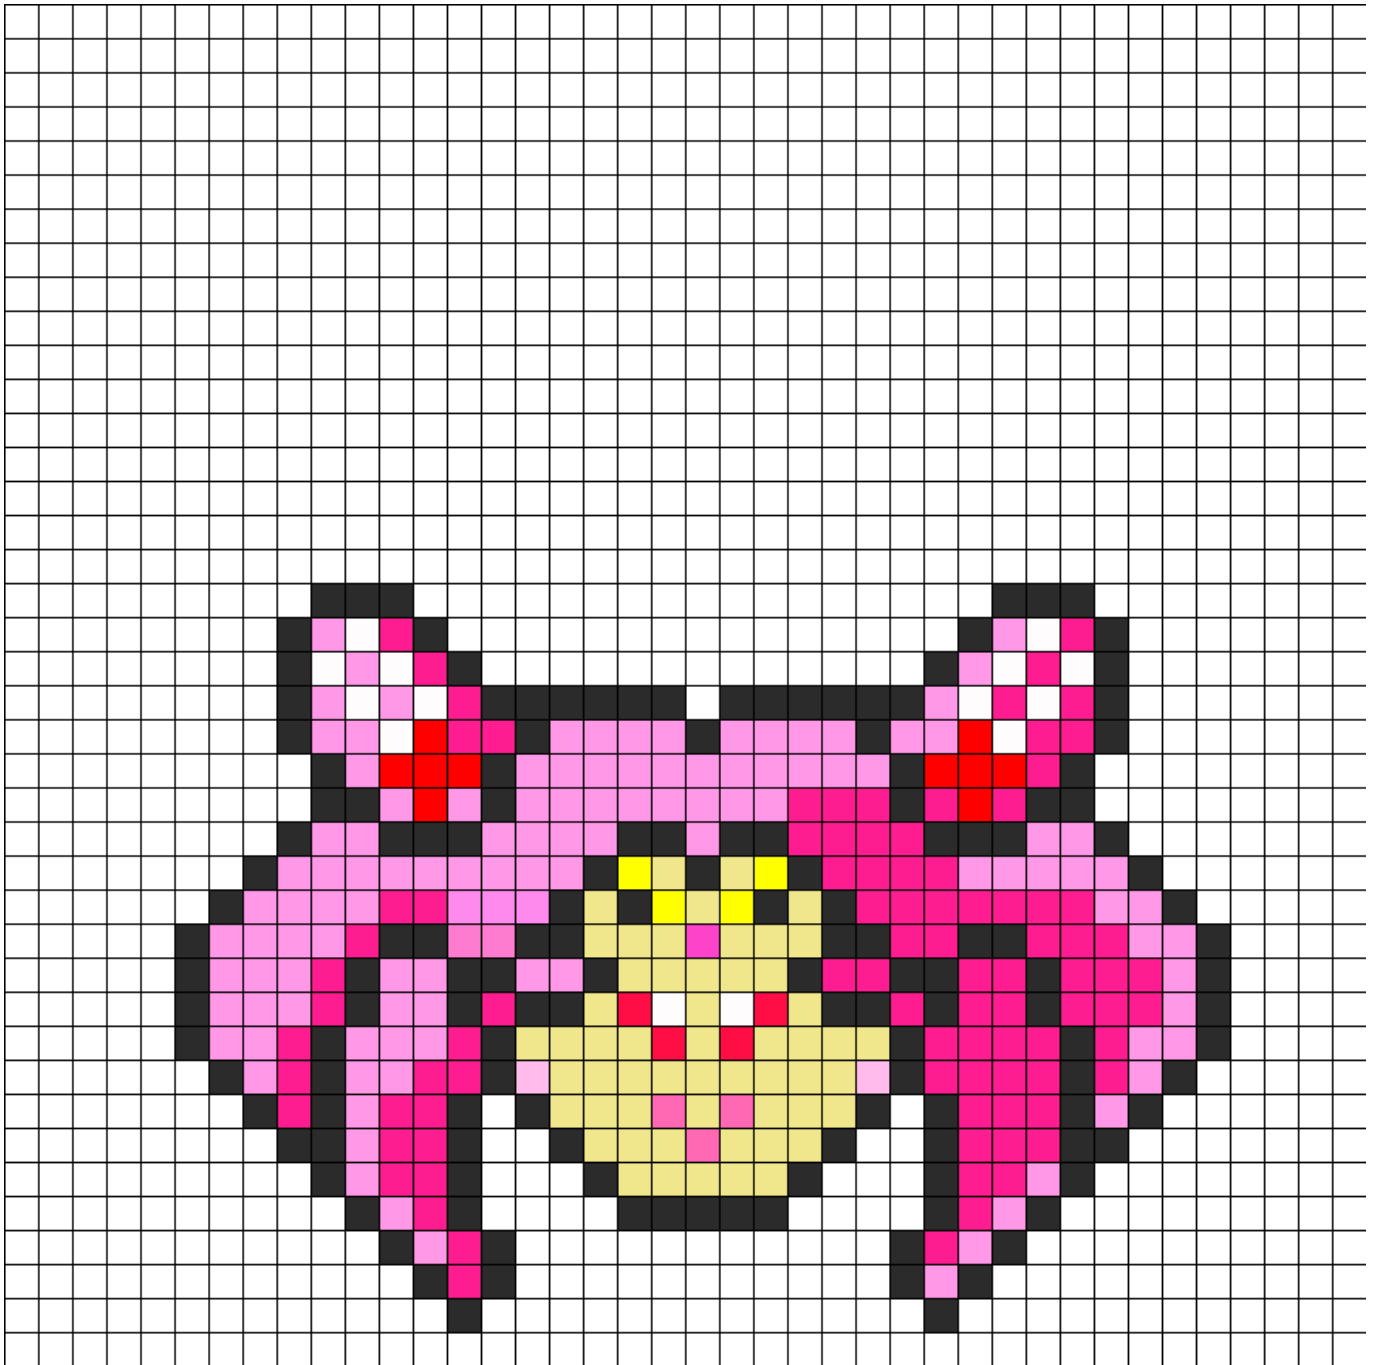

Sailor Mini Moon Kandi Pattern

Created by: MeatballHead_Crafts

40 columns wide x 40 rows tall

149	10	14	4	1	55	3	2	91	111	2	4	3
-----	----	----	---	---	----	---	---	----	-----	---	---	---