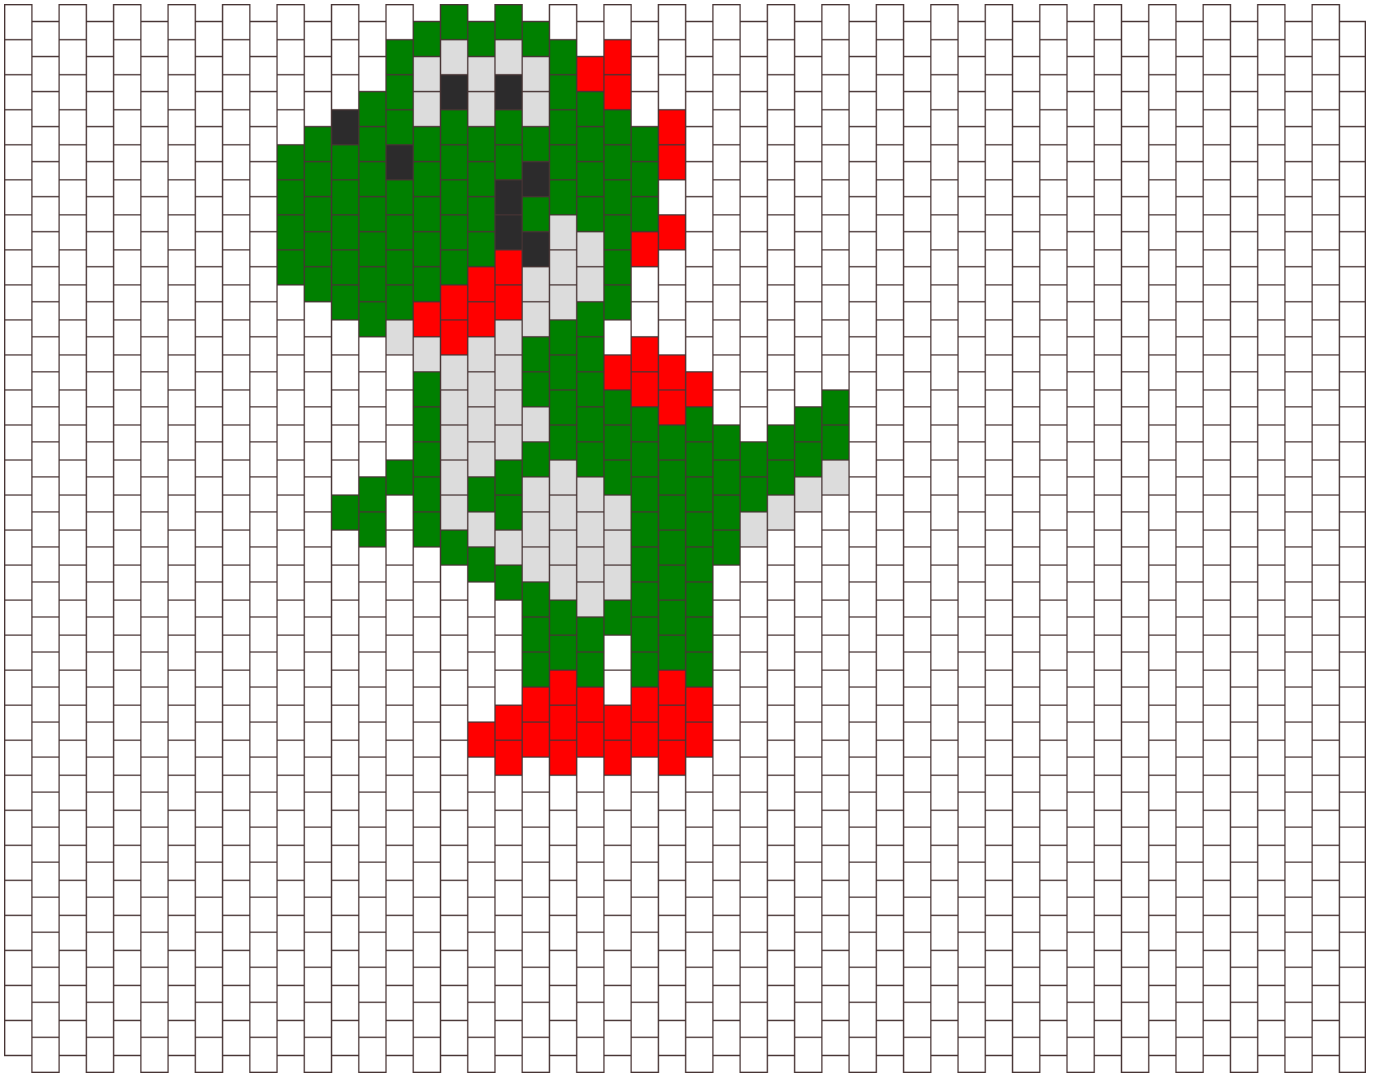

Yoshi Full Body Kandi Pattern

Created by: Moldycookiez

50 columns wide x 30 rows tall

1260	142	8	39	51
------	-----	---	----	----