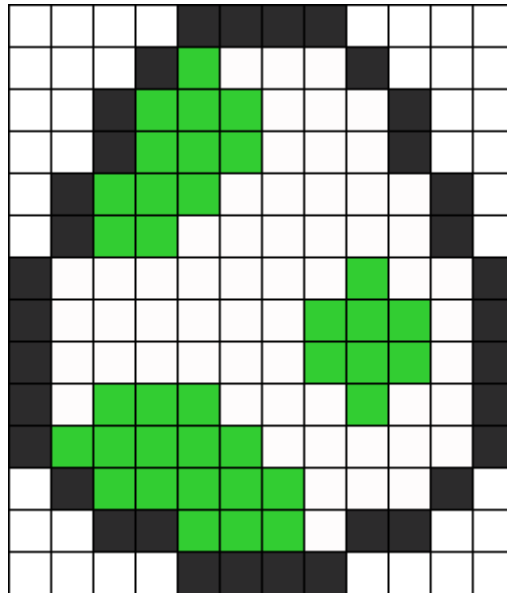

Yoshi Egg Kandi Pattern

Created by: AllieColeslaw

12 columns wide x 14 rows tall

34

36

58