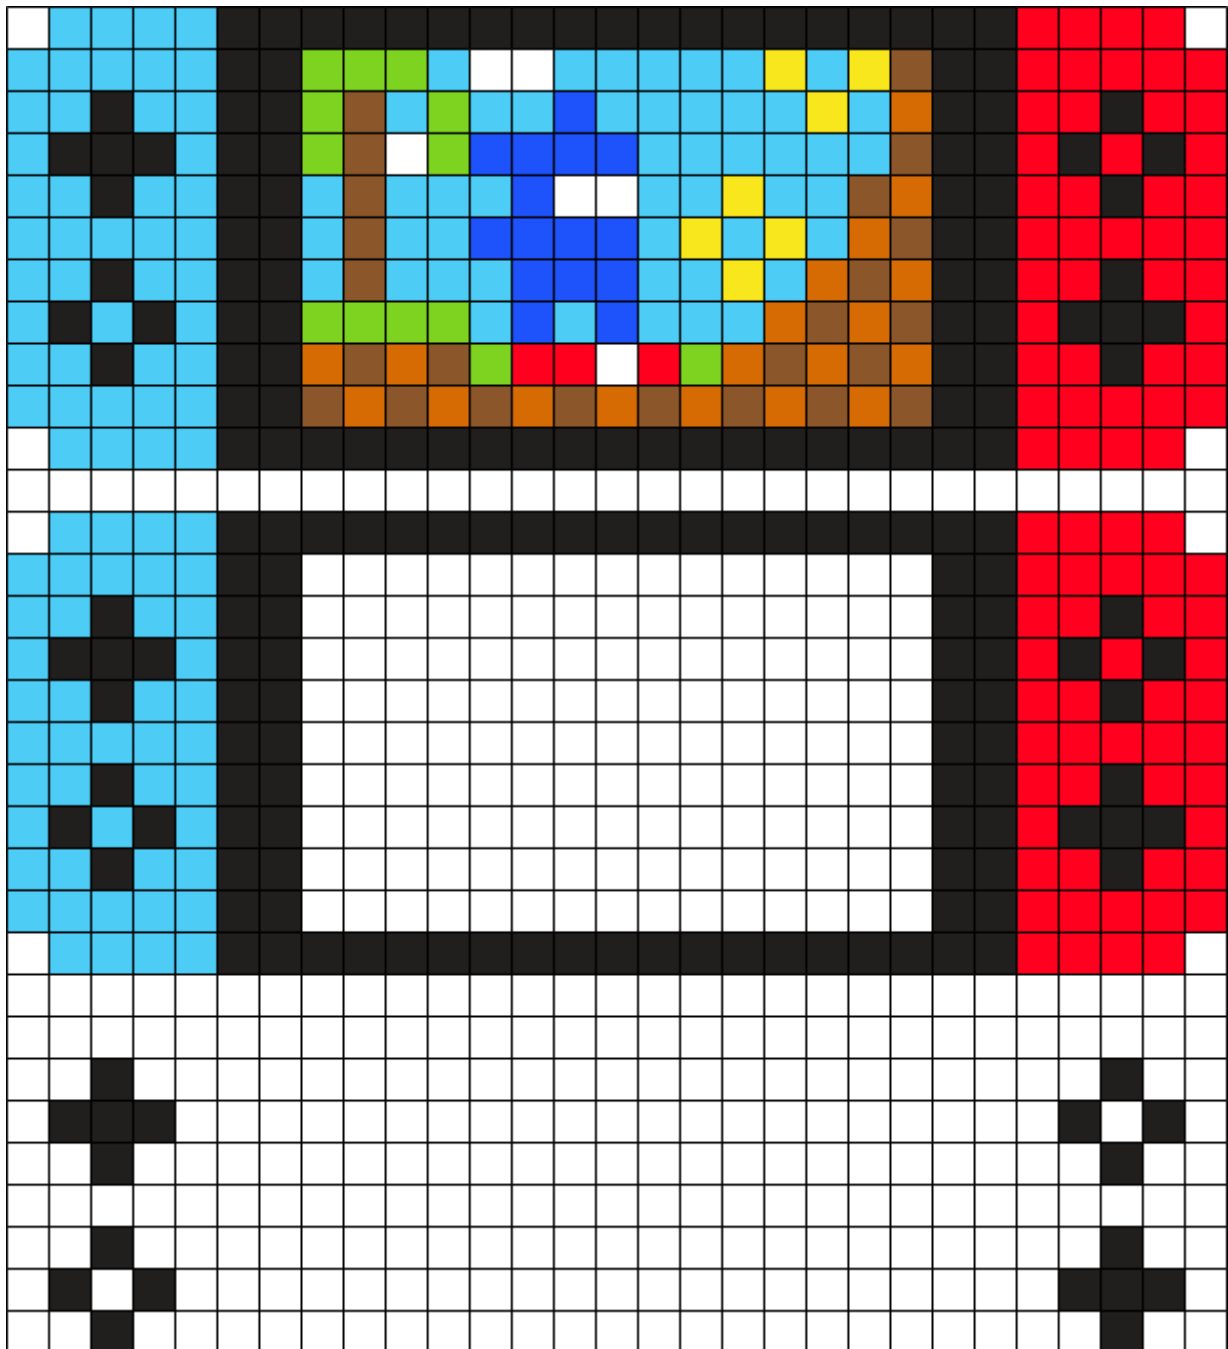

Nintendo Switch Shaker Kandi Pattern

Created by: linkinpark
29 columns wide x 32 rows tall

136	202	91	13	6	7	24	15	19
-----	-----	----	----	---	---	----	----	----