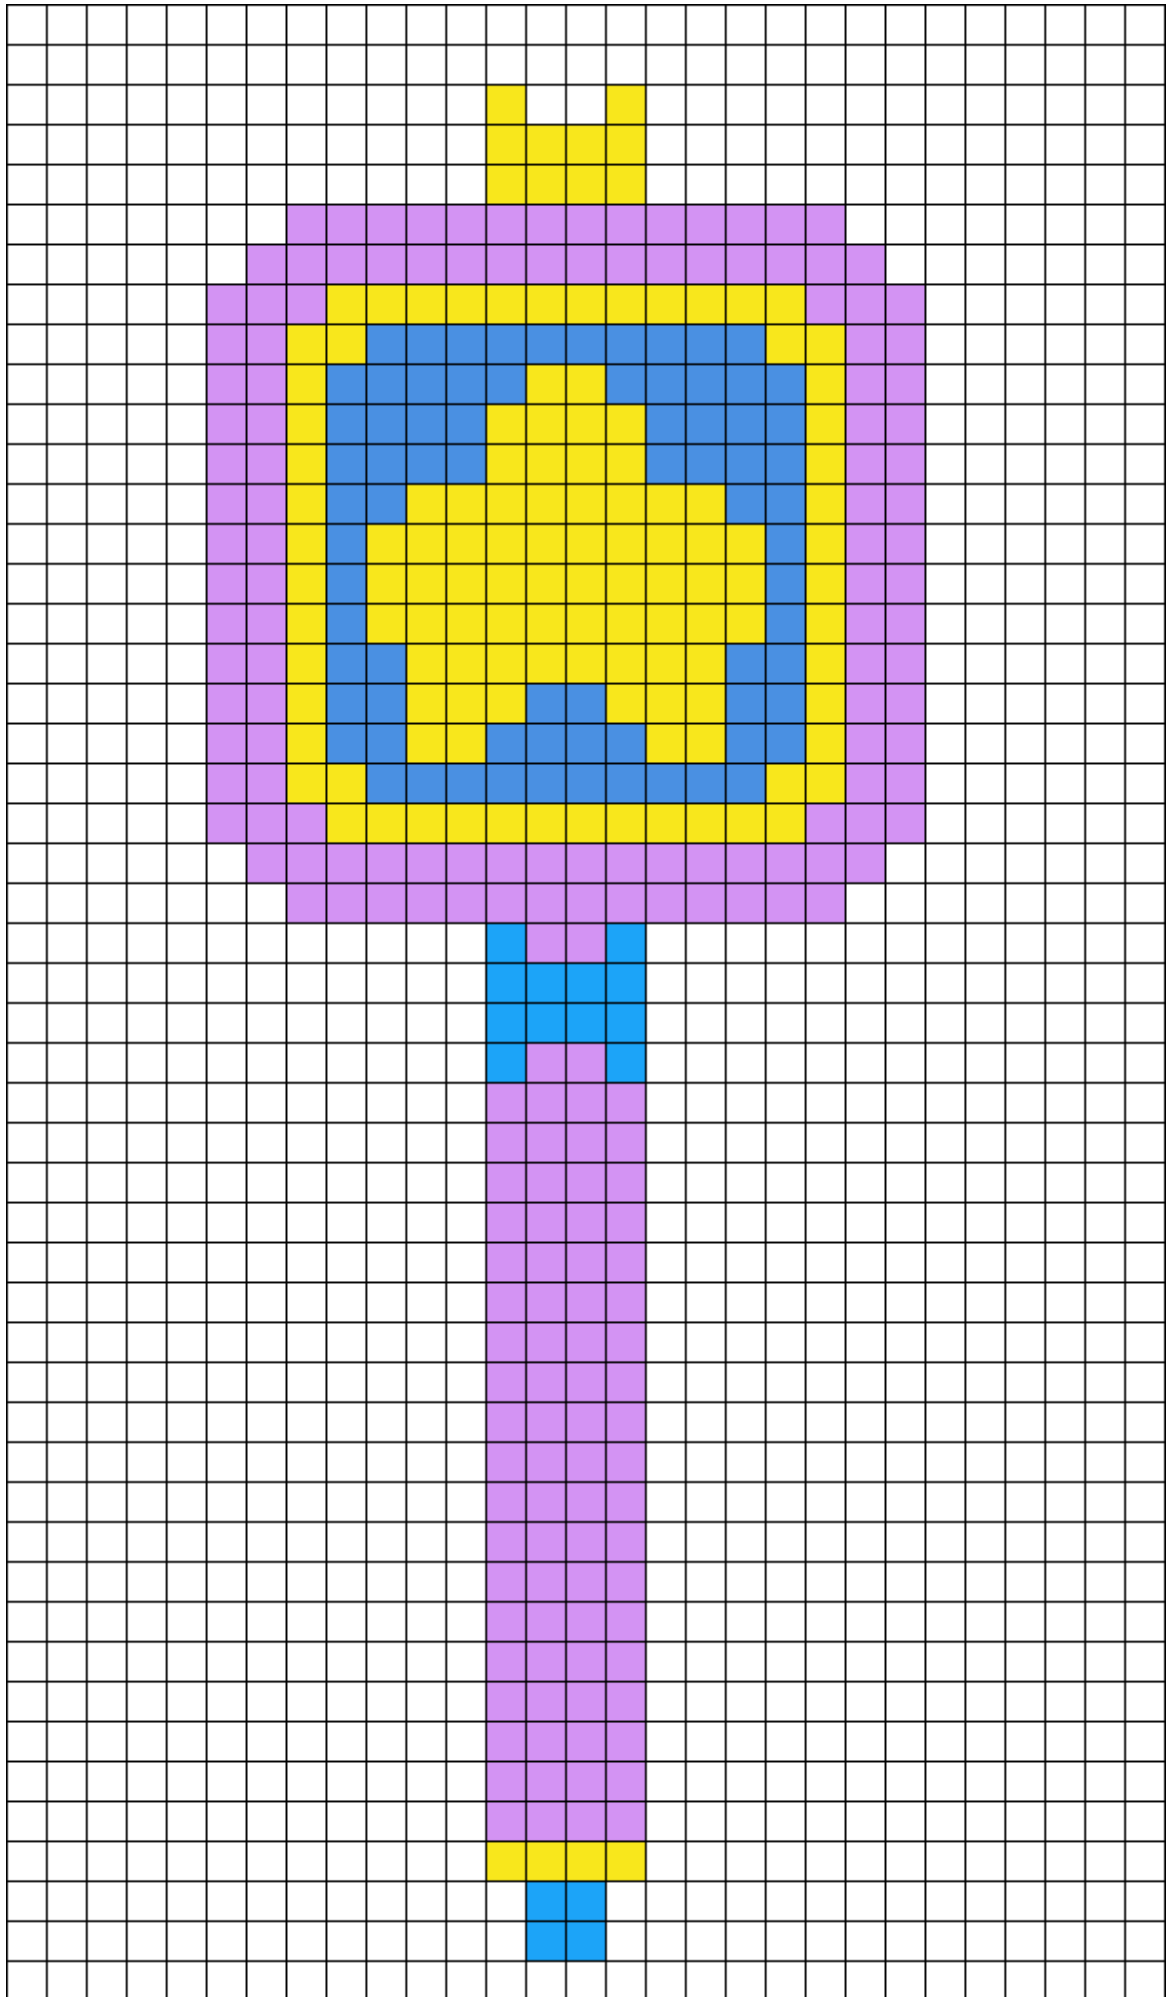

Stars Wand Kandi Pattern

Created by: twiinArmageddons

29 columns wide x 50 rows tall

132

200

74

224

16