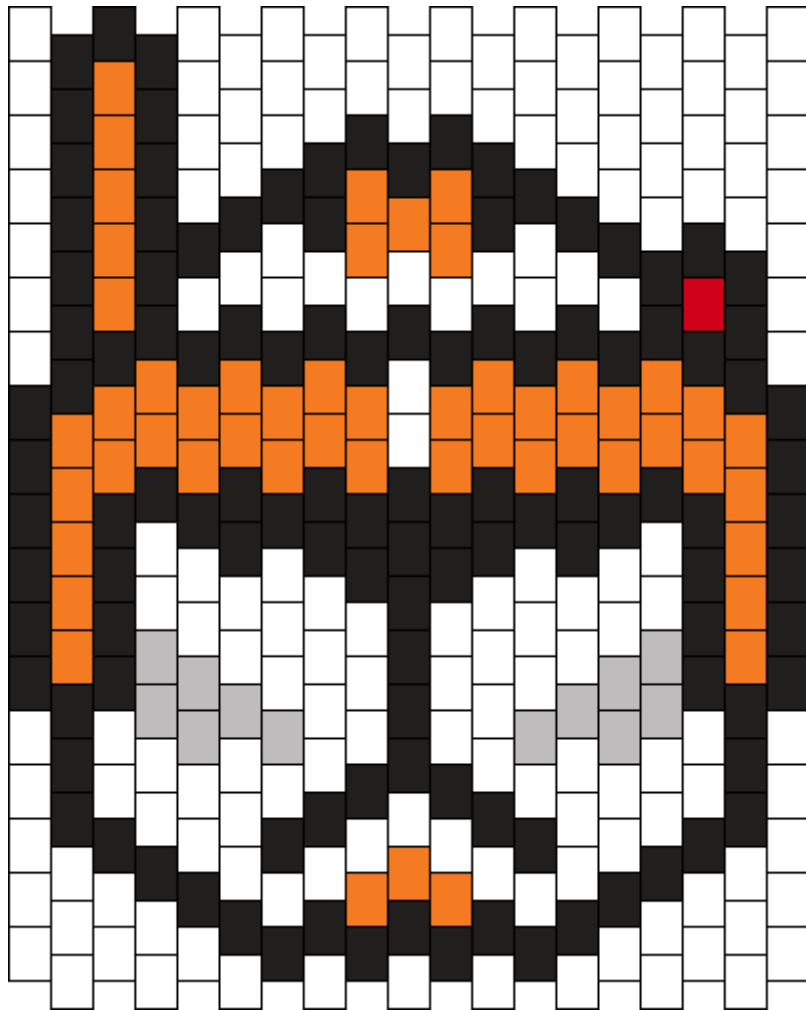

Commander Cody Helmet Kandi Pattern

Created by: CR1SS_CROSS

19 columns wide x 18 rows tall

117	51	74	1	12
-----	----	----	---	----