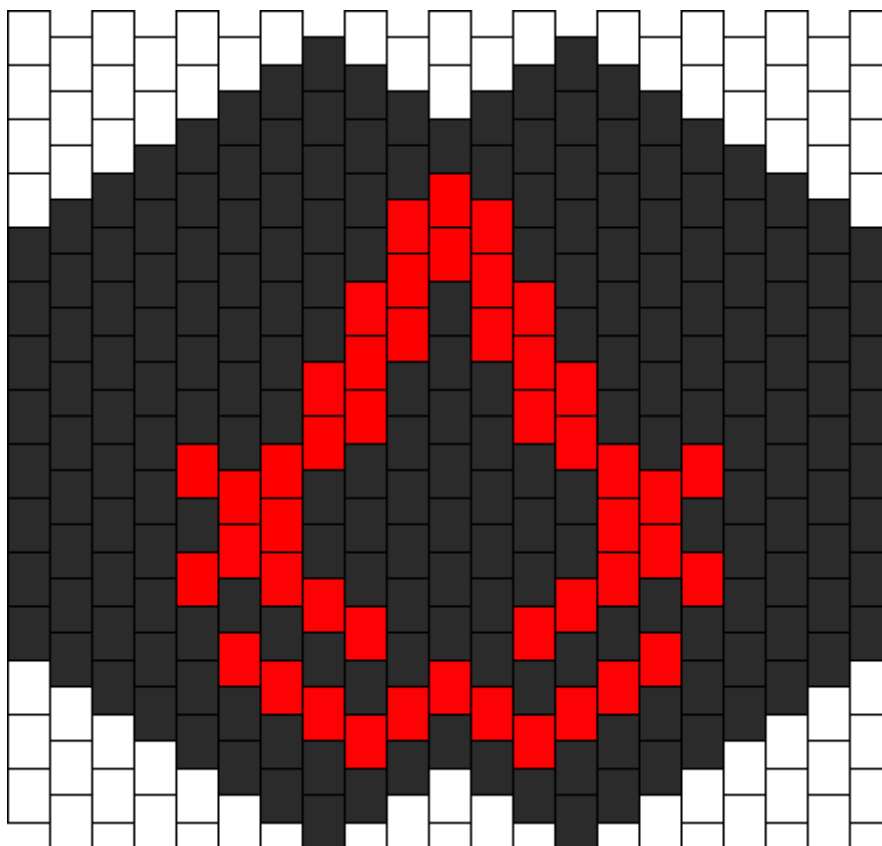

Assassins Creed Updated Mask Kandi Pattern

Created by: KandiCameron

21 columns wide x 15 rows tall

203

12

35