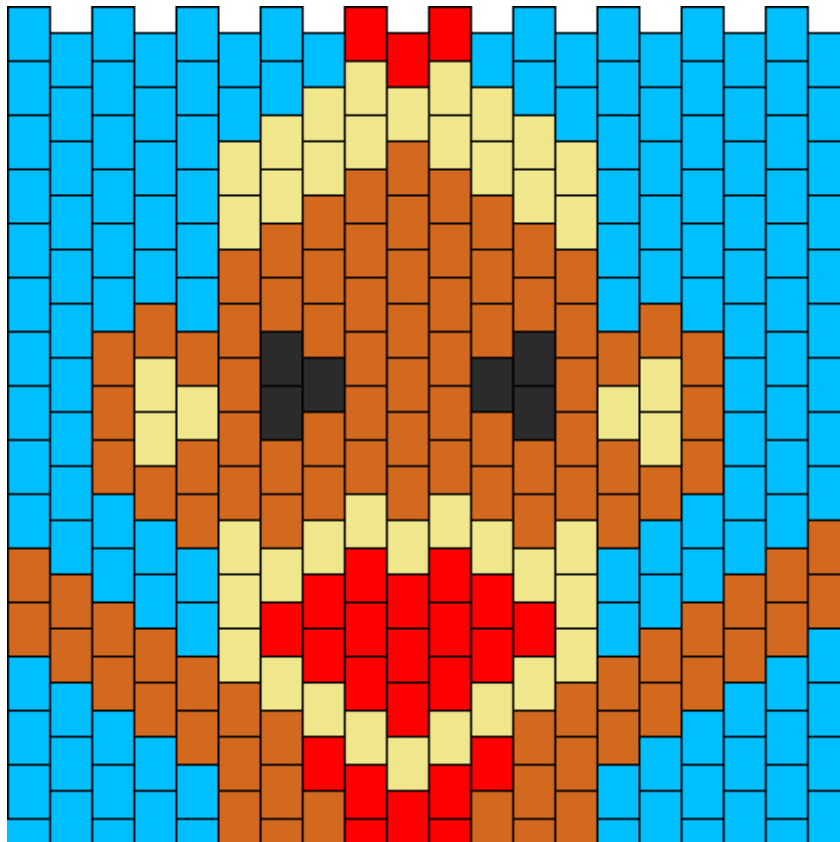

Sock Monkey Mini Poster Kandi Pattern

Created by: SashaGray

20 columns wide x 15 rows tall

6	99	43	25	137
---	----	----	----	-----