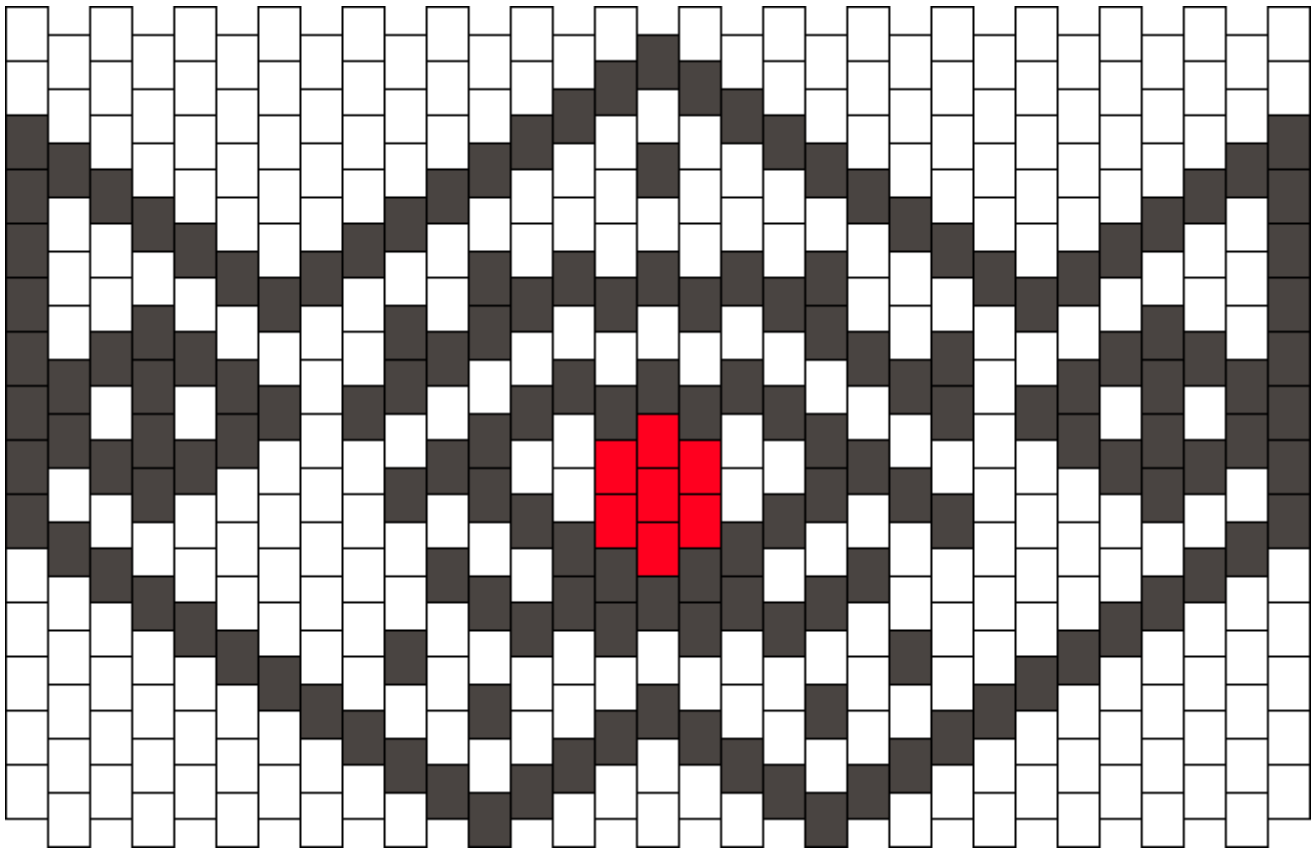

'Look For The Eye' Kandi Pattern

Created by: antoniwoah2222

31 columns wide x 15 rows tall

157

149

7