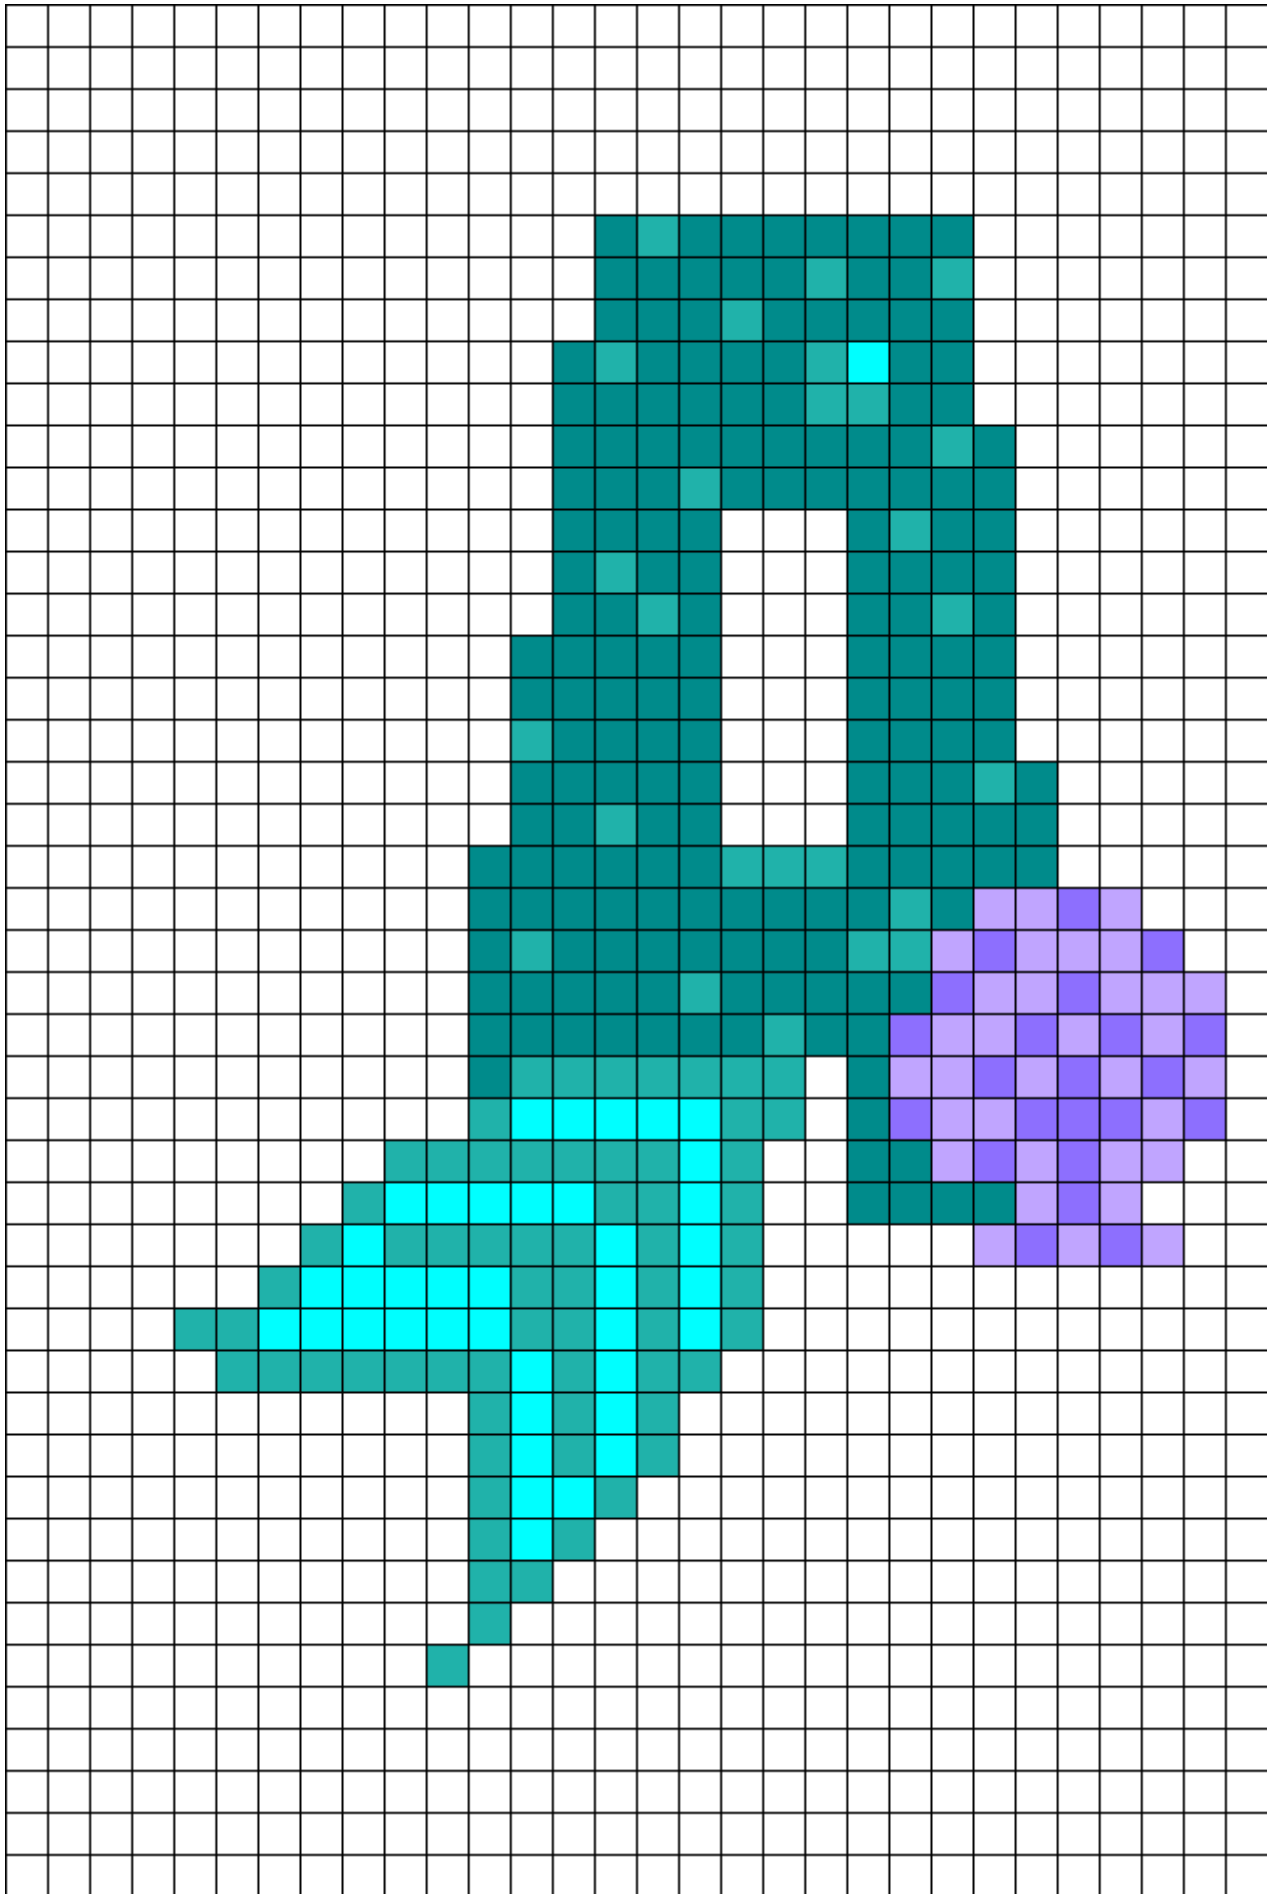

A Is For Ariel Kandi Pattern

Created by: tashar_h

30 columns wide x 45 rows tall

180

91

40

33

22