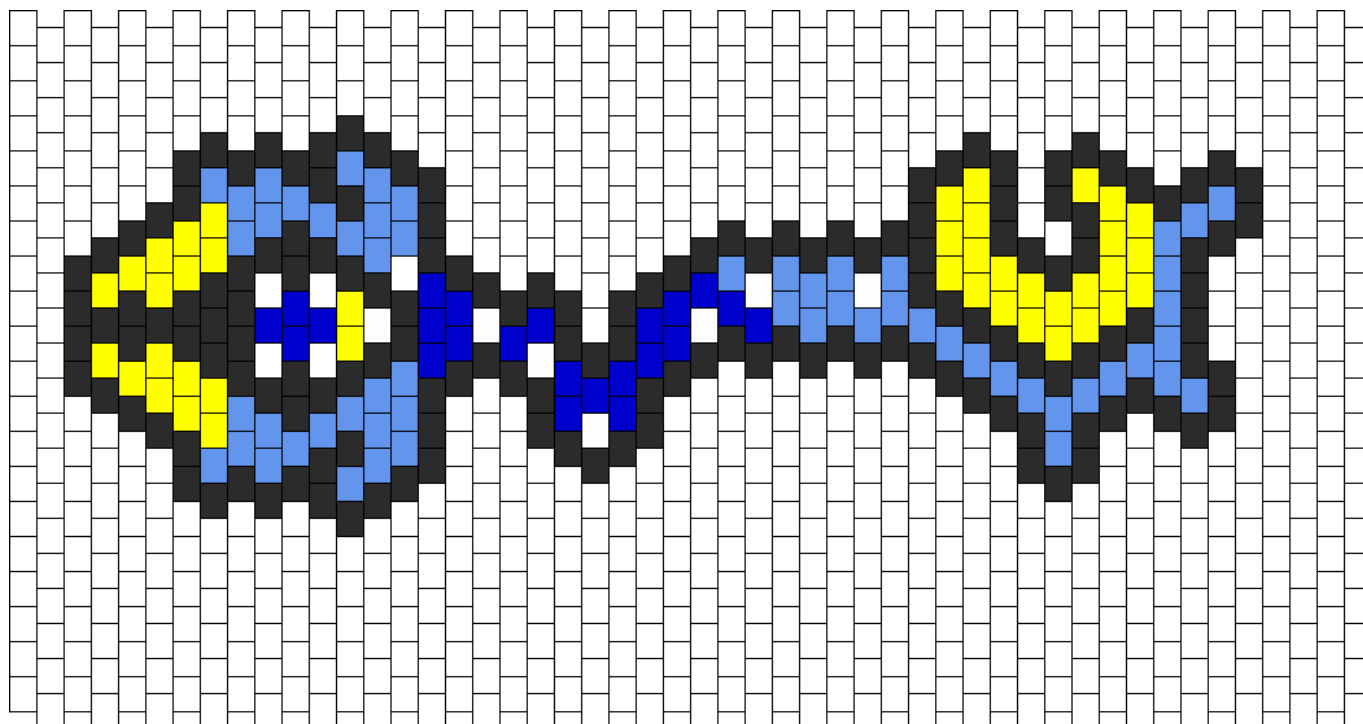

# Star Seeker Keyblade Peyote Kandi Pattern

Created by: Embers\_dragon

50 columns wide x 20 rows tall

41	57	156	23	7
----	----	-----	----	---