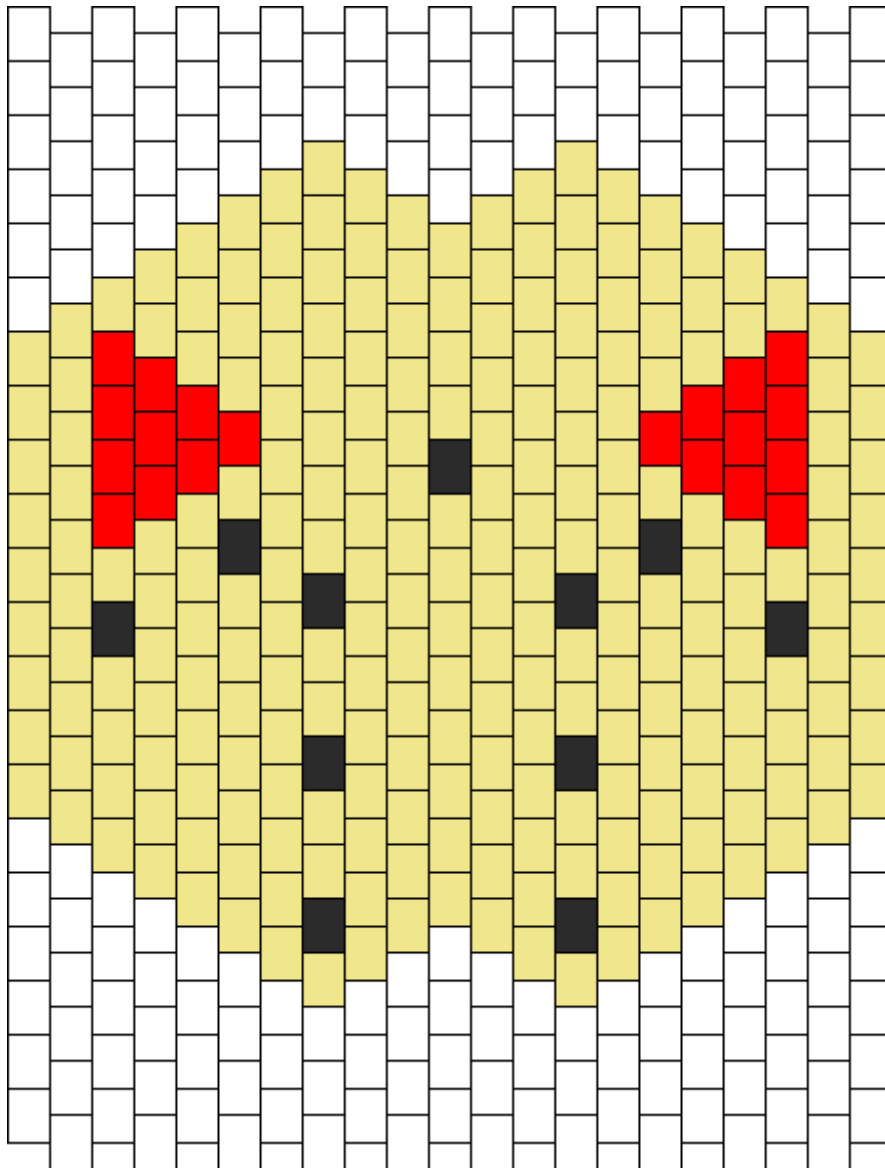

Jason Mask Kandi Pattern

Created by: ChooseYourFate

21 columns wide x 21 rows tall

240

11

20