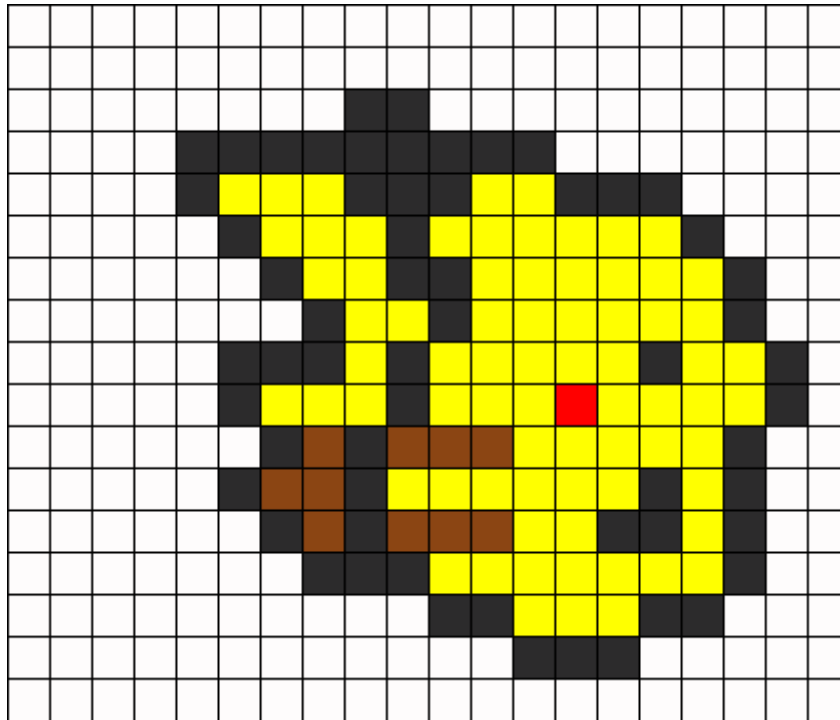

# Pikachu Kandi Pattern

Created by: sabilovesplur

20 columns wide x 17 rows tall

196

60

73

1

10