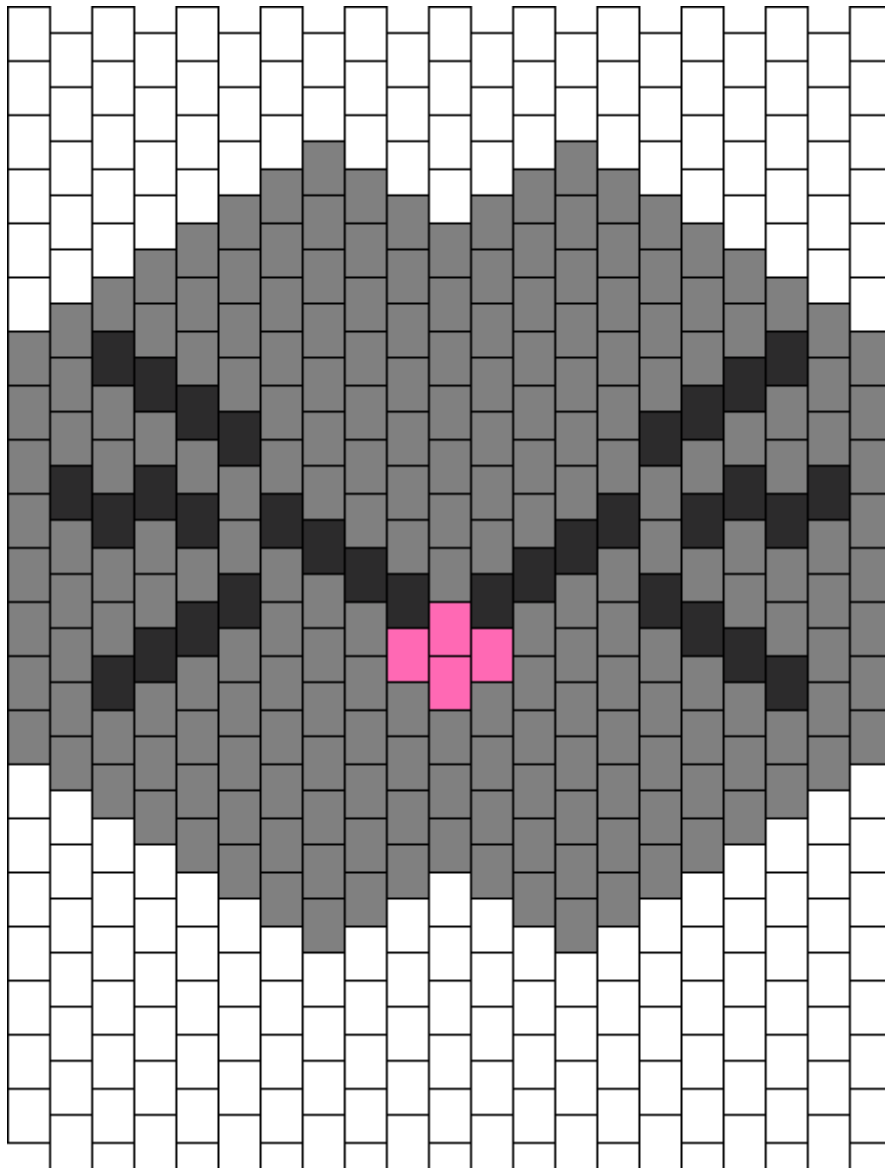

# Mousy Mask Kandi Pattern

Created by: letterstosanity

21 columns wide x 21 rows tall

214

32

4