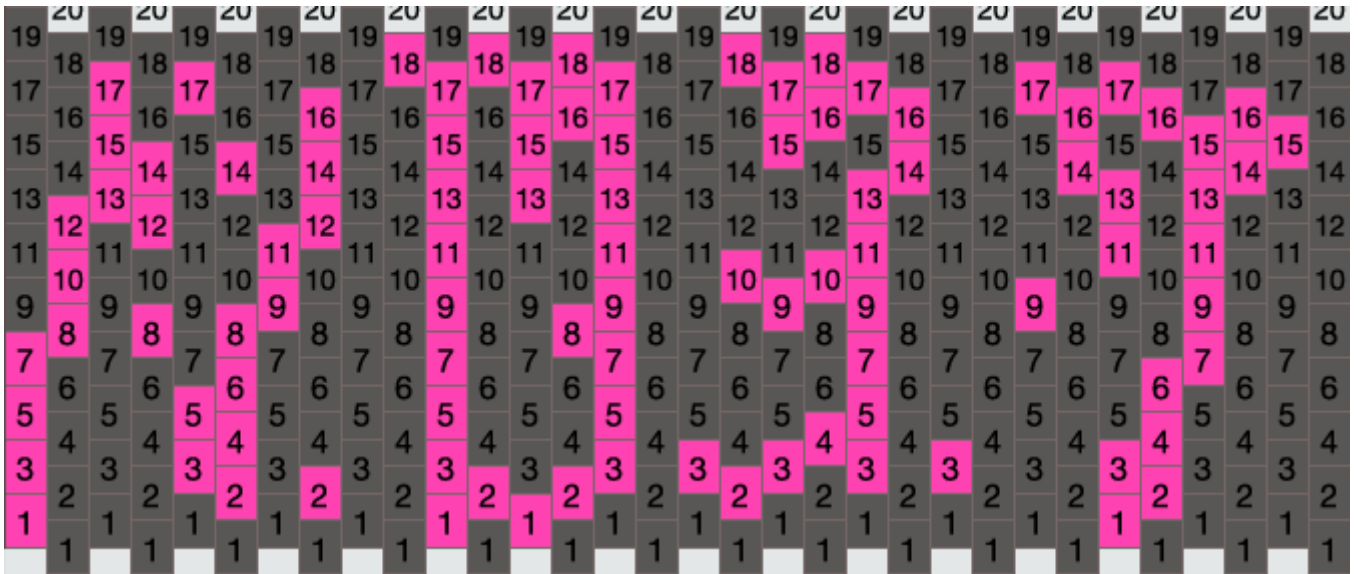

11037 Kandi Pattern

Created by: misaaamaane

32 columns wide x 10 rows tall

5 222 98