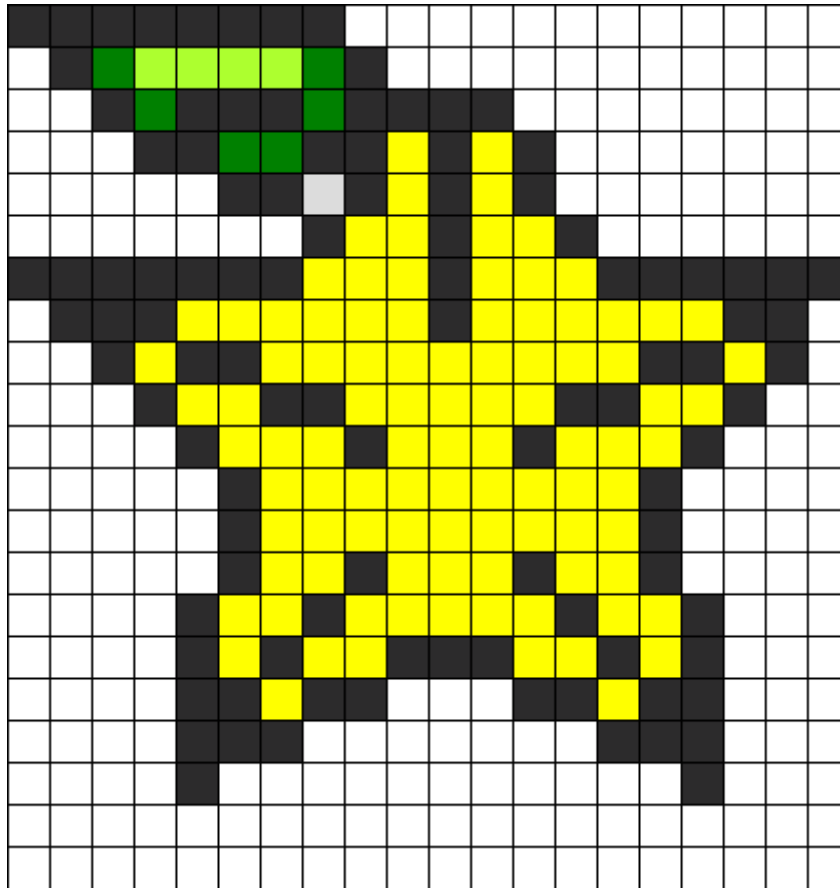

Paopu Fruit Kandi Pattern

Created by: zombieskayer

20 columns wide x 21 rows tall

103	6	4	1	97
-----	---	---	---	----