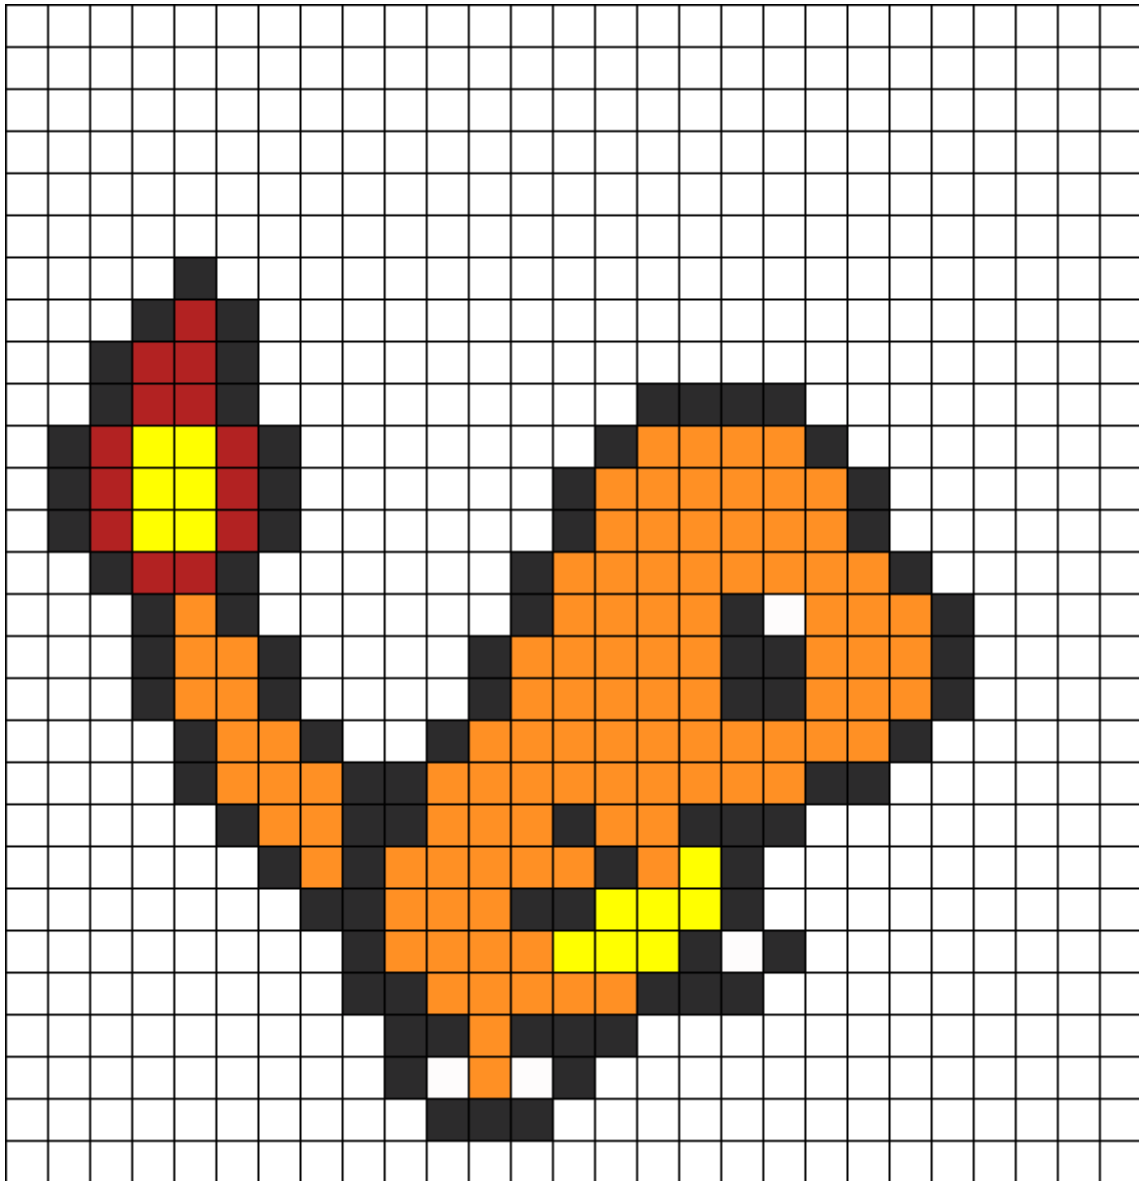

Charmander Kandi Pattern

Created by: zombieskayer

27 columns wide x 28 rows tall

87	4	13	13	104
----	---	----	----	-----