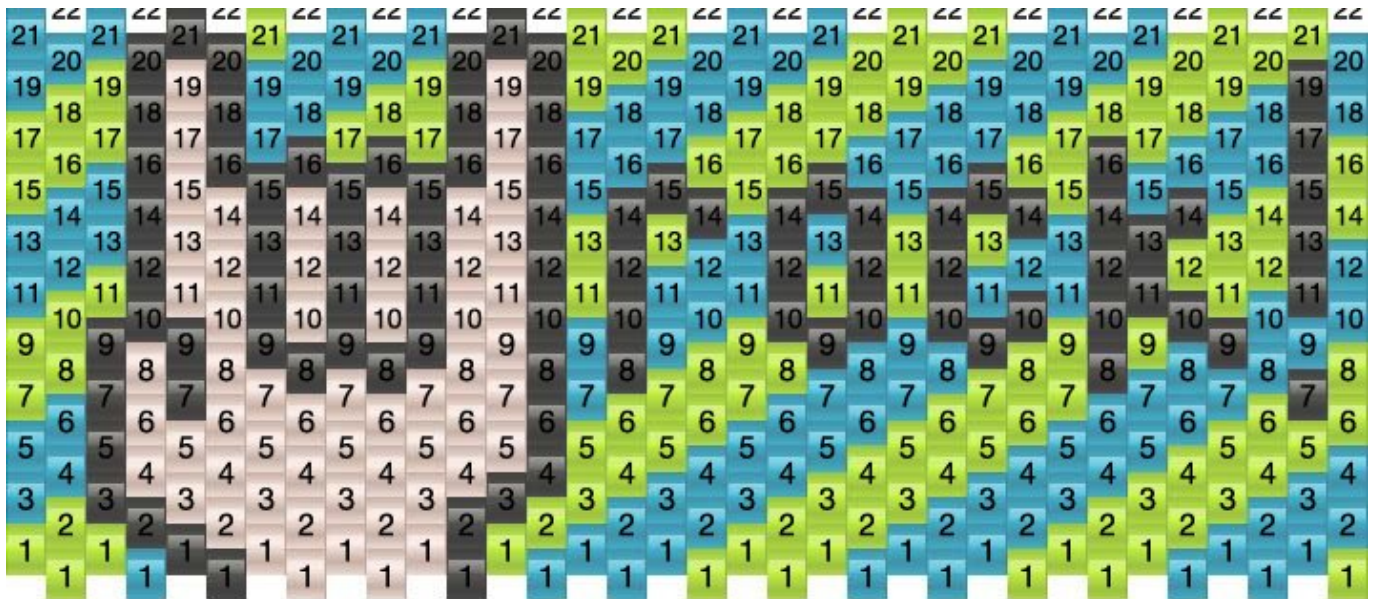

Rock Kandi Pattern

Created by: Crumpet

34 columns wide x 11 rows tall

Turquoise: 118 **Light green :**111 **Black:** 88 **Champagne:** 57