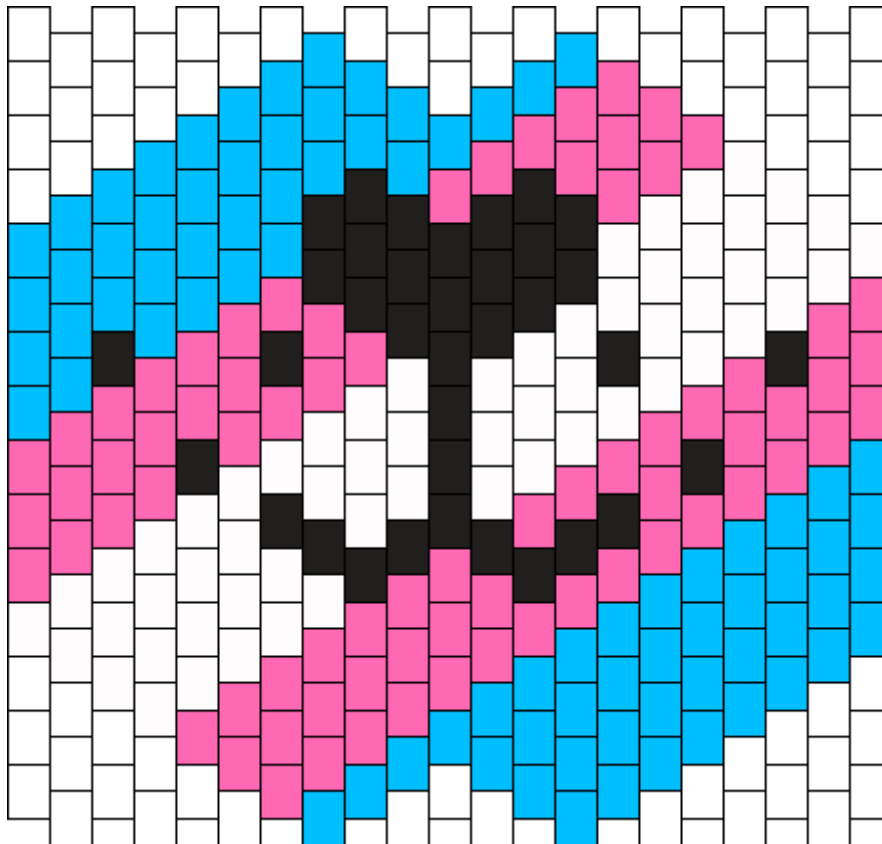

Cute Transgender Mask Kandi Pattern

Created by: kyana2kool

21 columns wide x 15 rows tall

| | | | |
|----|----|----|----|
| 79 | 75 | 60 | 36 |
|----|----|----|----|