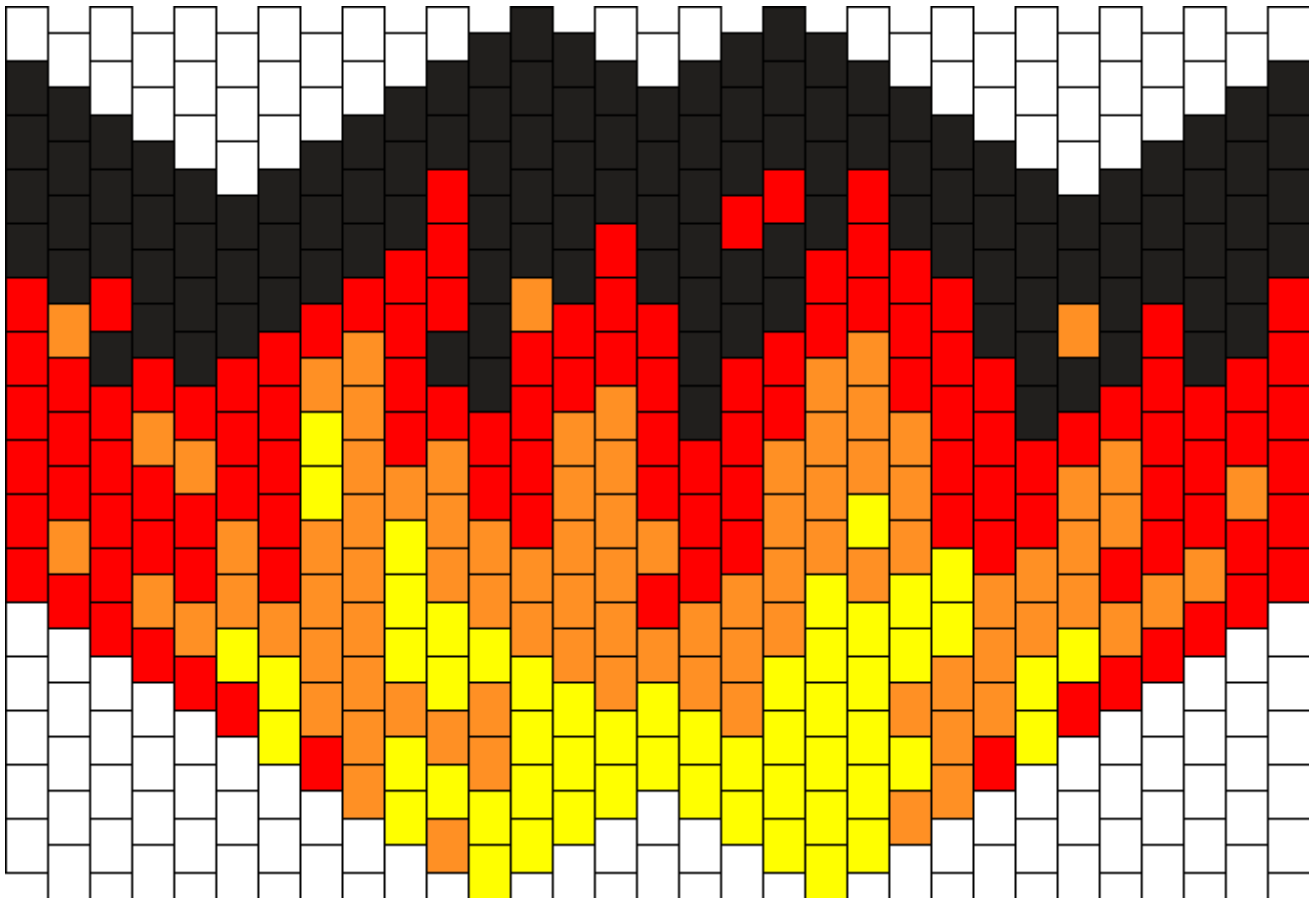

Flaming Mask Kandi Pattern

Created by: xK3LL1Nx

31 columns wide x 16 rows tall

124	116	55	90
-----	-----	----	----