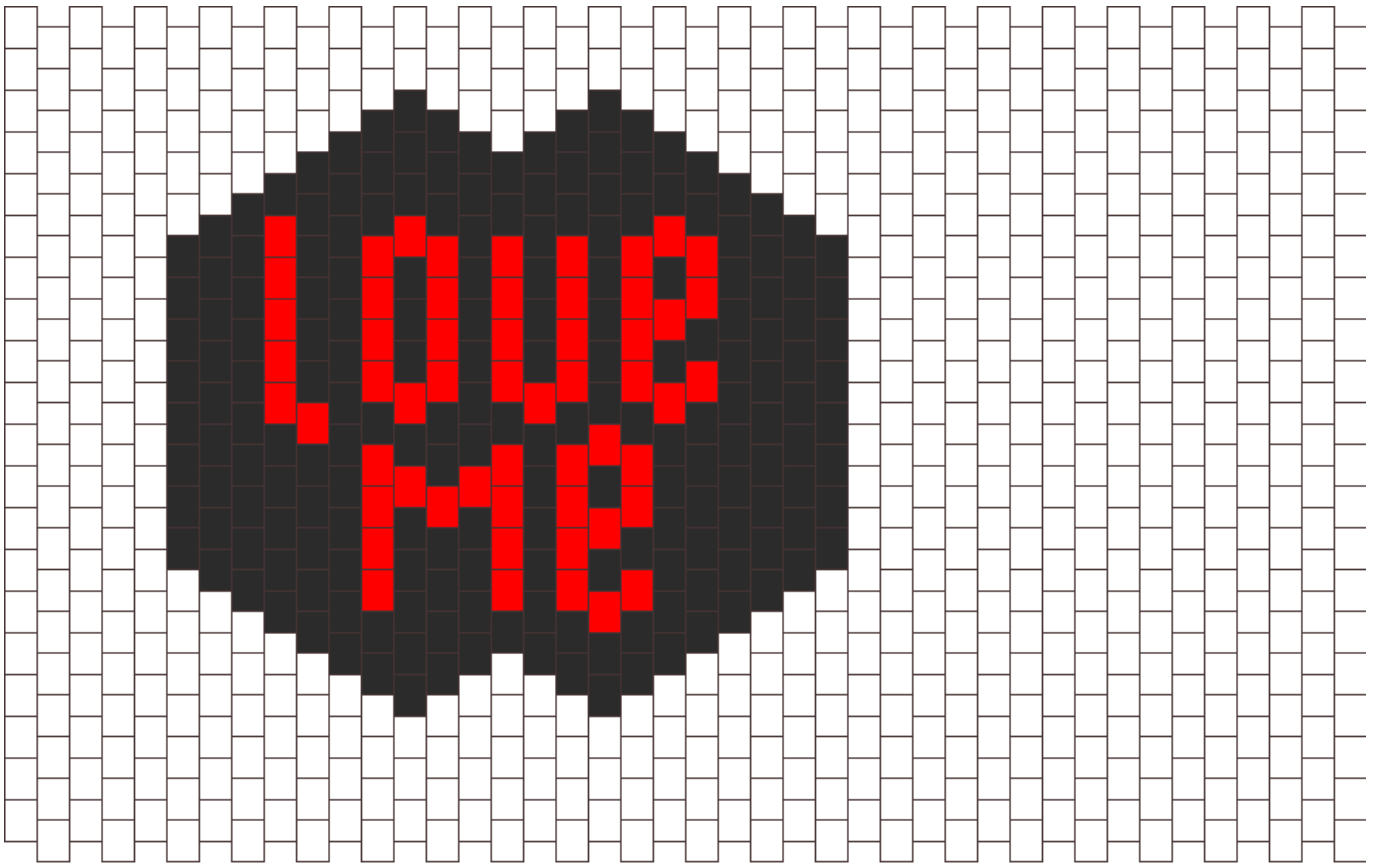

LoveMe Kandi Pattern

Created by: wolfyskitten

42 columns wide x 20 rows tall

590

194

56