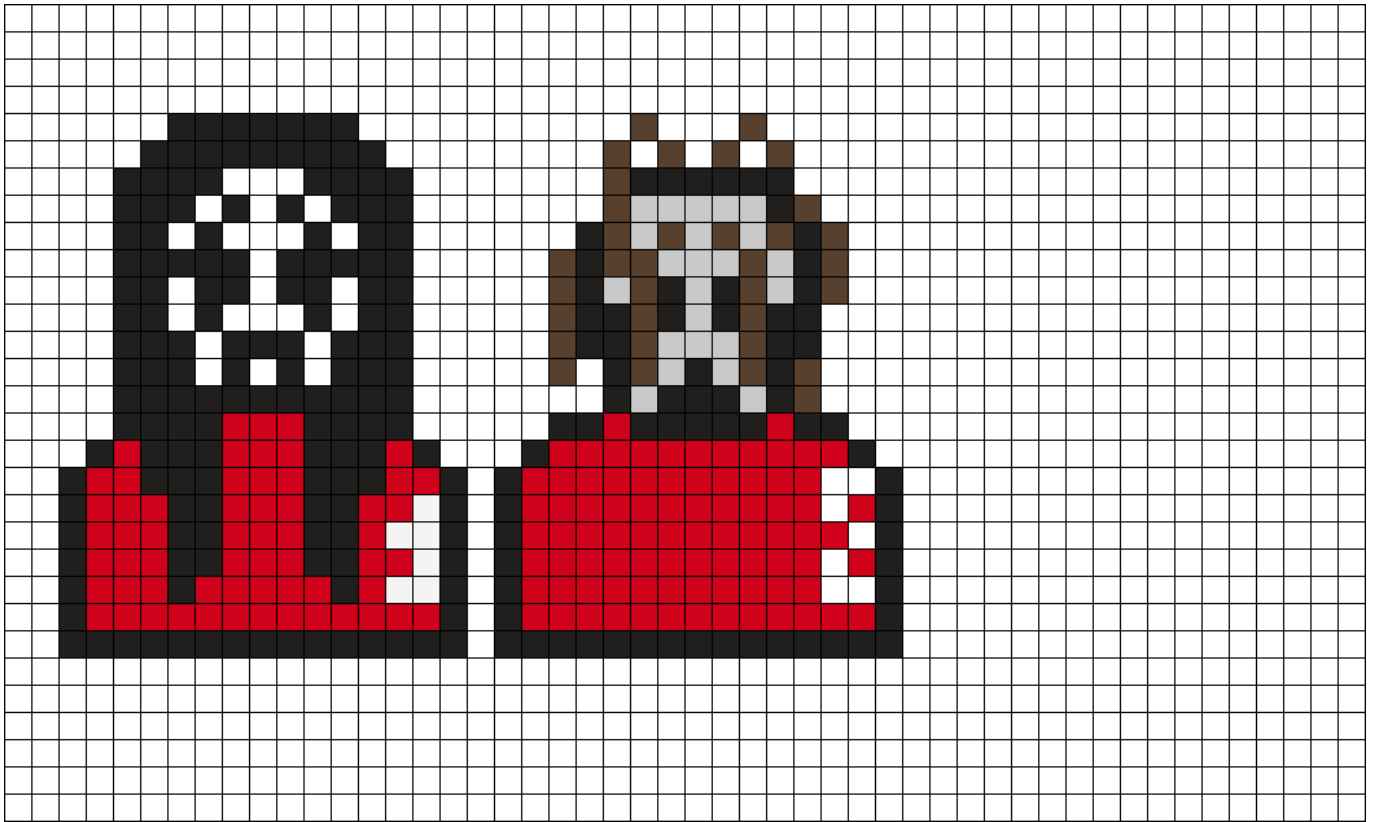

# Slipknot Corey And Joey Perler Kandi Pattern

Created by: Dustchain

50 columns wide x 30 rows tall

224	34	23	144	7	6
-----	----	----	-----	---	---