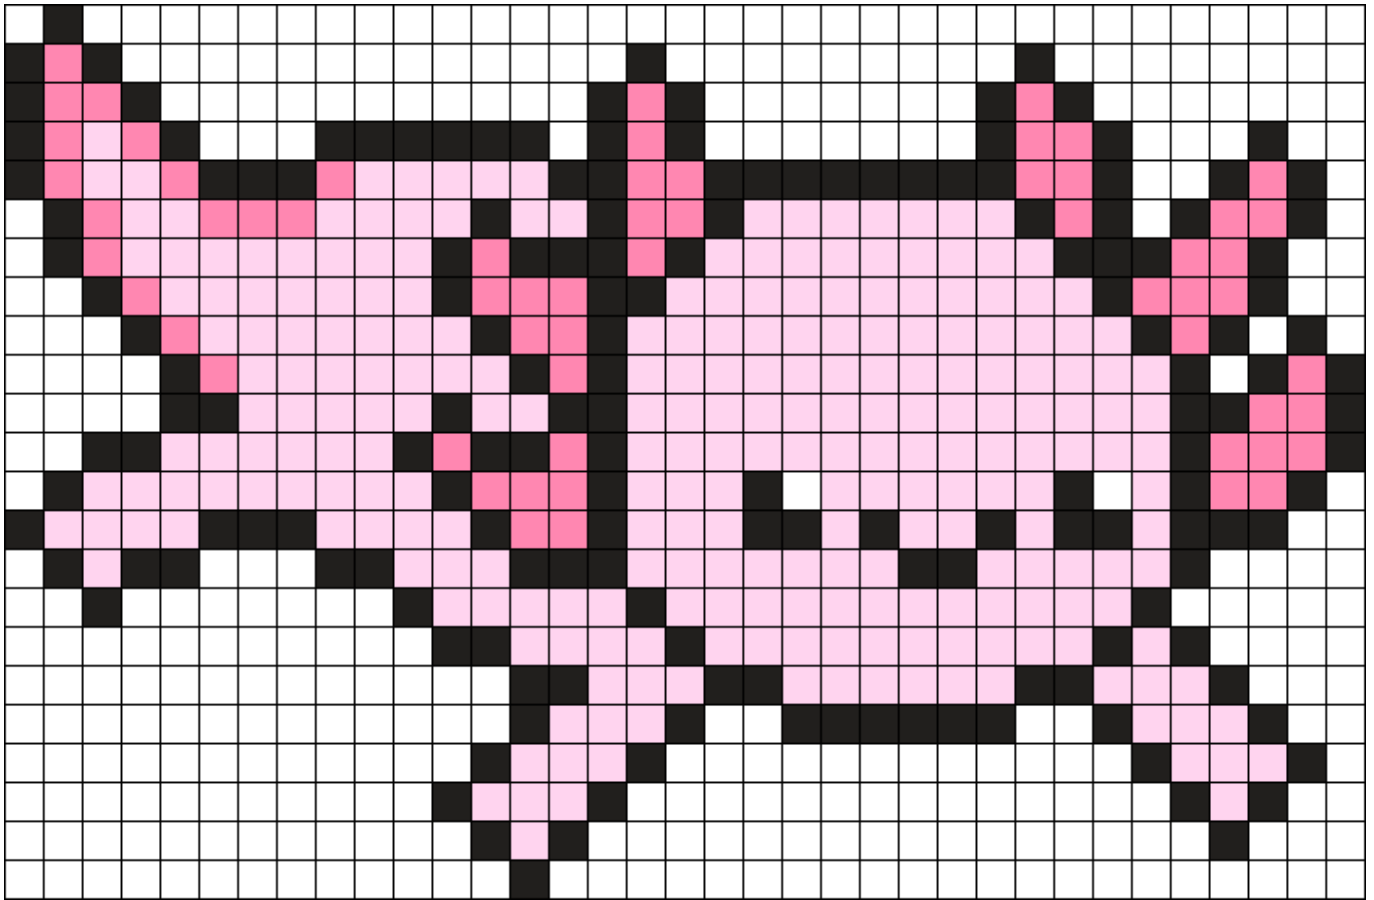

# Axolotl Kandi Pattern

Created by: CookieClimax

35 columns wide x 23 rows tall

164 60 252 2