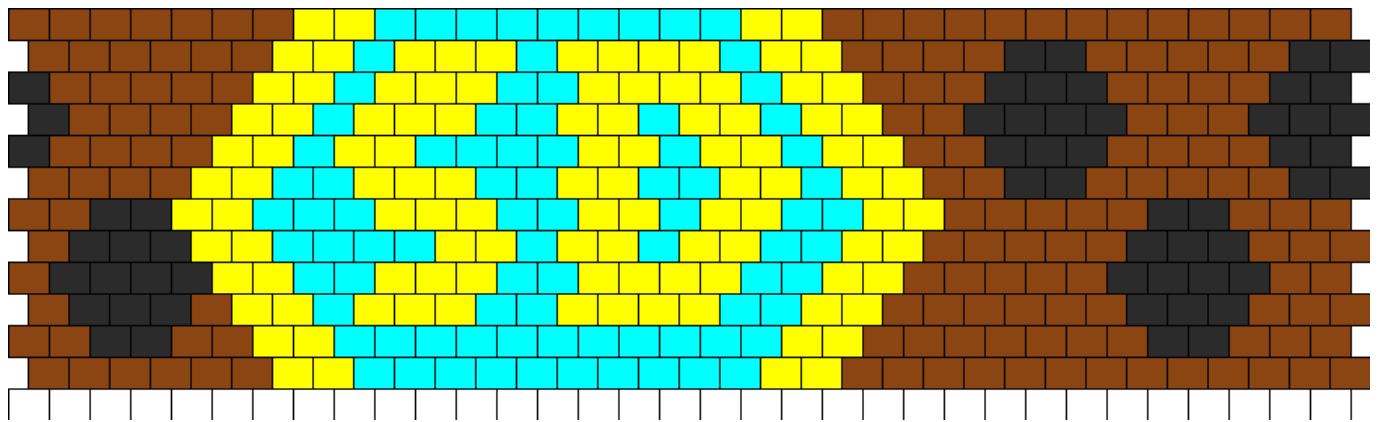

Scooby Doo Dog Tag Kandi Pattern

Created by: s0medude7049

33 columns wide x 13 rows tall

109	83	148	56
-----	----	-----	----