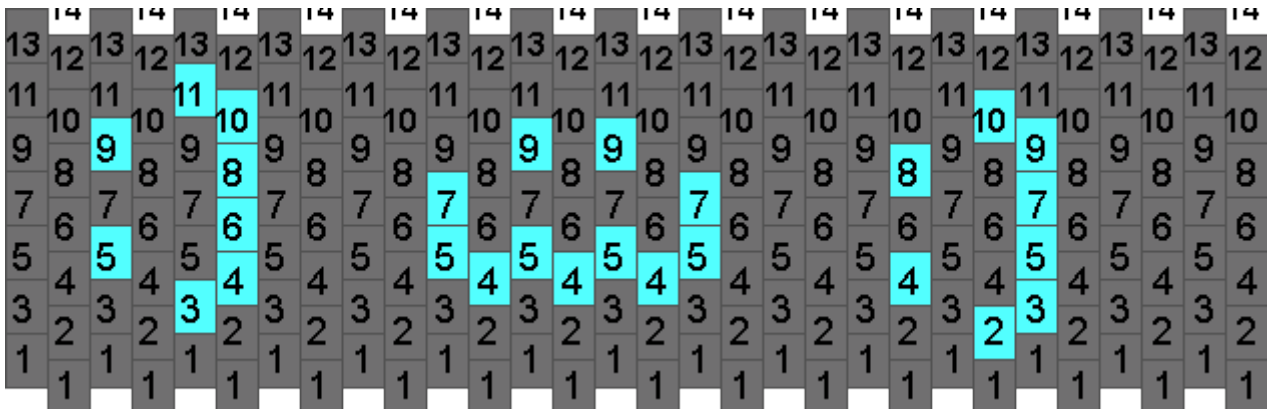

Smiley Faces Kandi Pattern

Created by: OceanneRose

30 columns wide x 7 rows tall

183 27