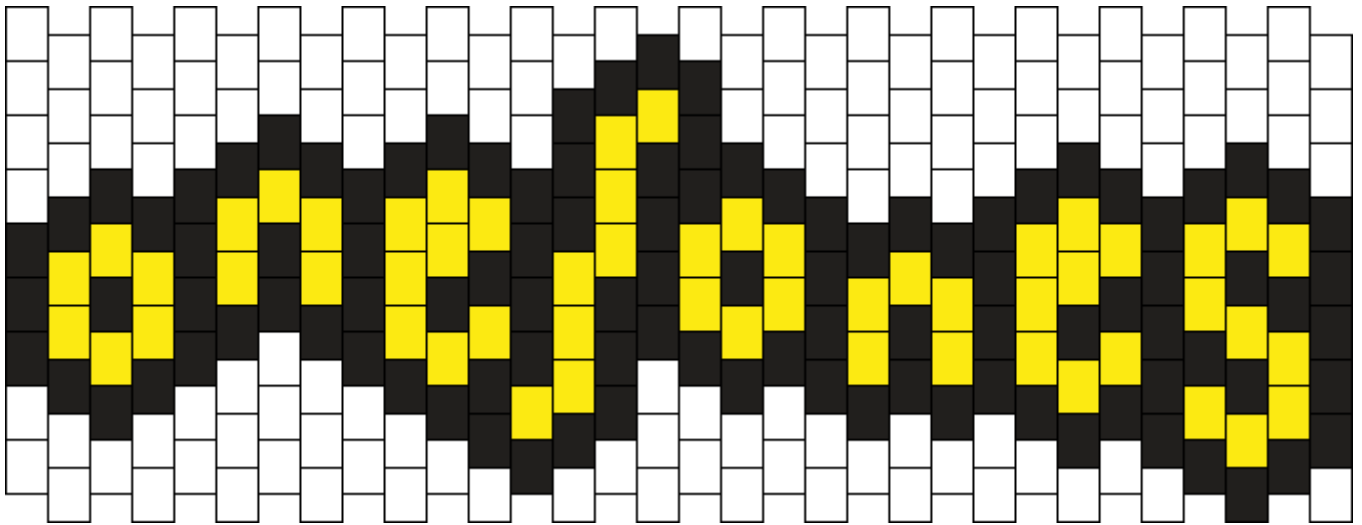

One/Ones Charm Kandi Pattern

Created by: fignewton

32 columns wide x 9 rows tall

104 55