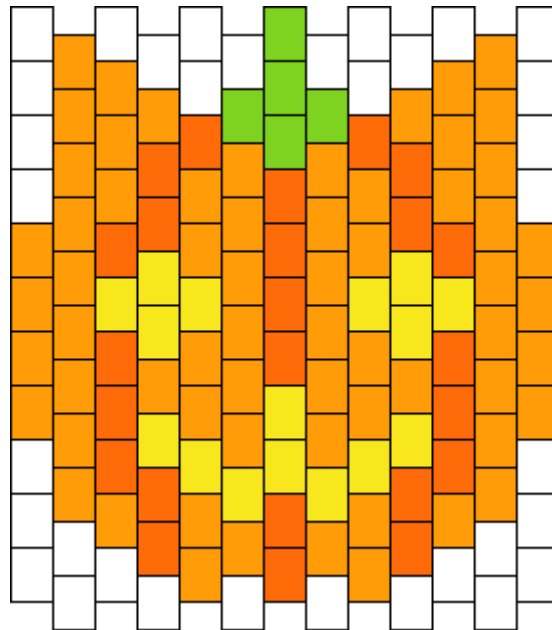

# Kitty Pumpkin Kandi Pattern

Created by: Karmantica

13 columns wide x 11 rows tall

64	5	24	16
----	---	----	----