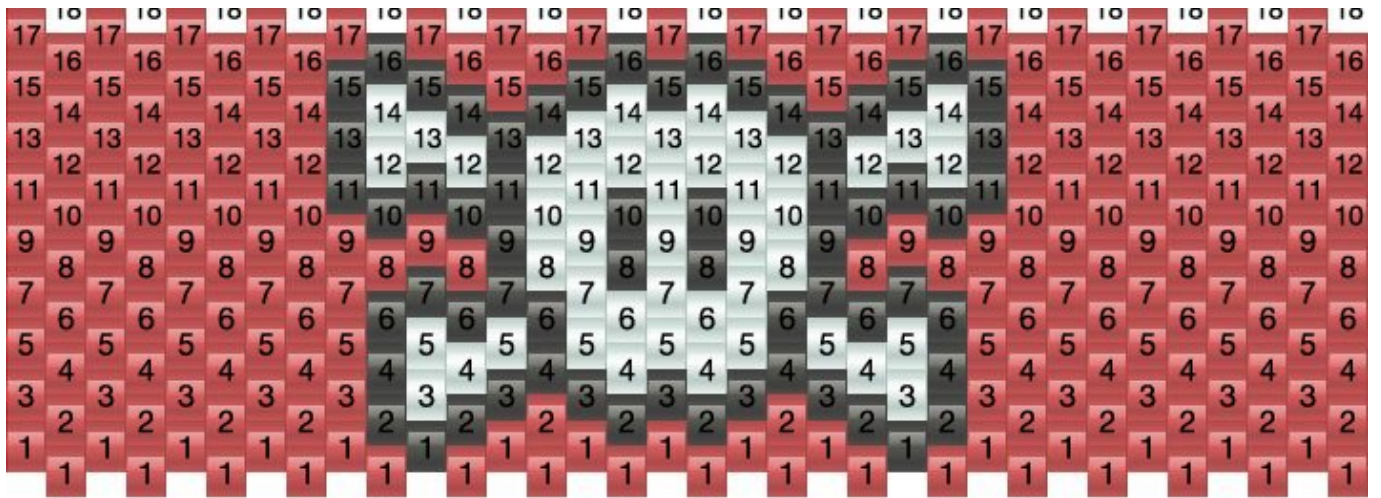

# Skullcrossbones Kandi Pattern

Created by: Crumpet

34 columns wide x 9 rows tall

Red: 199 Black: 62 45