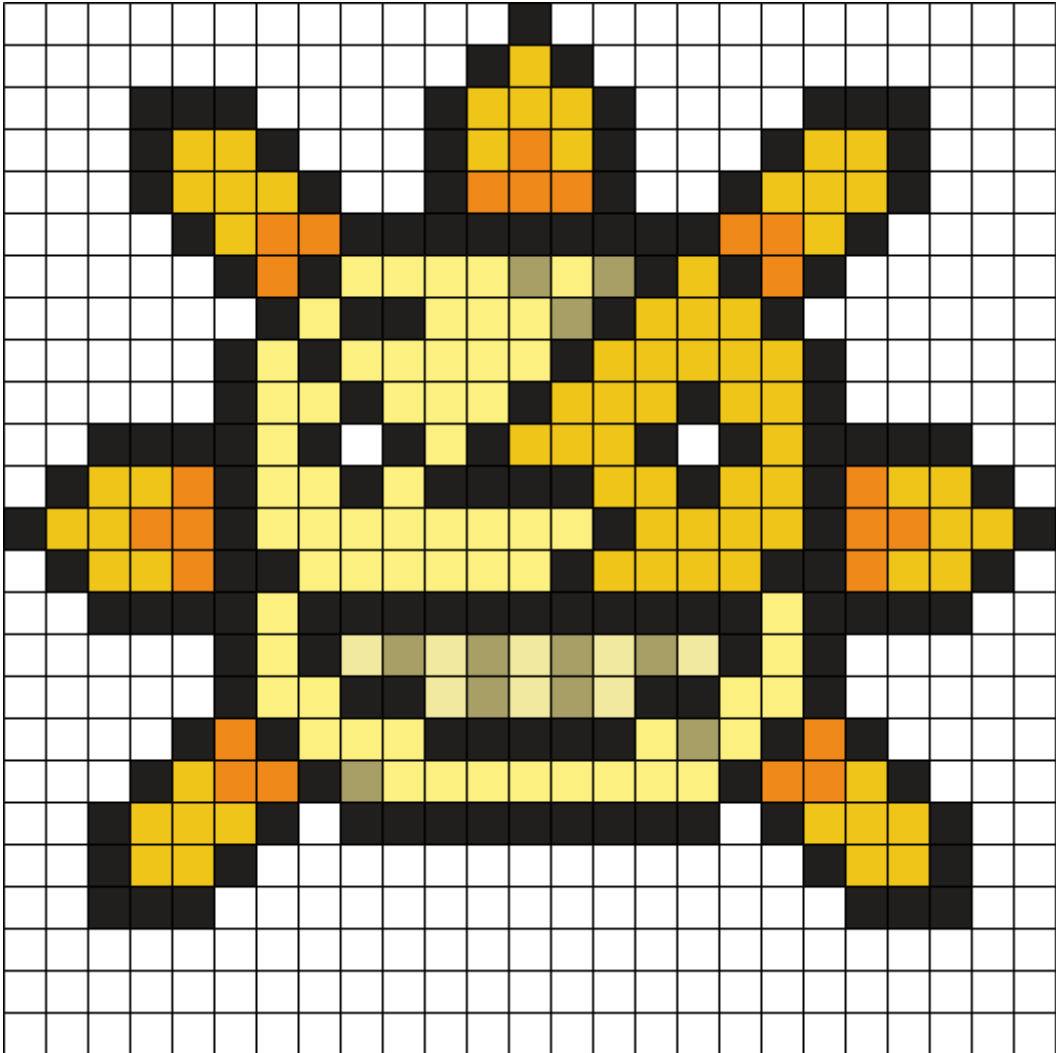

Sunnydrop (FNAF Security Breach) Kandi Pattern

Created by: PlantMakesKandi
25 columns wide x 25 rows tall

153	72	24	60	11	2	8
-----	----	----	----	----	---	---