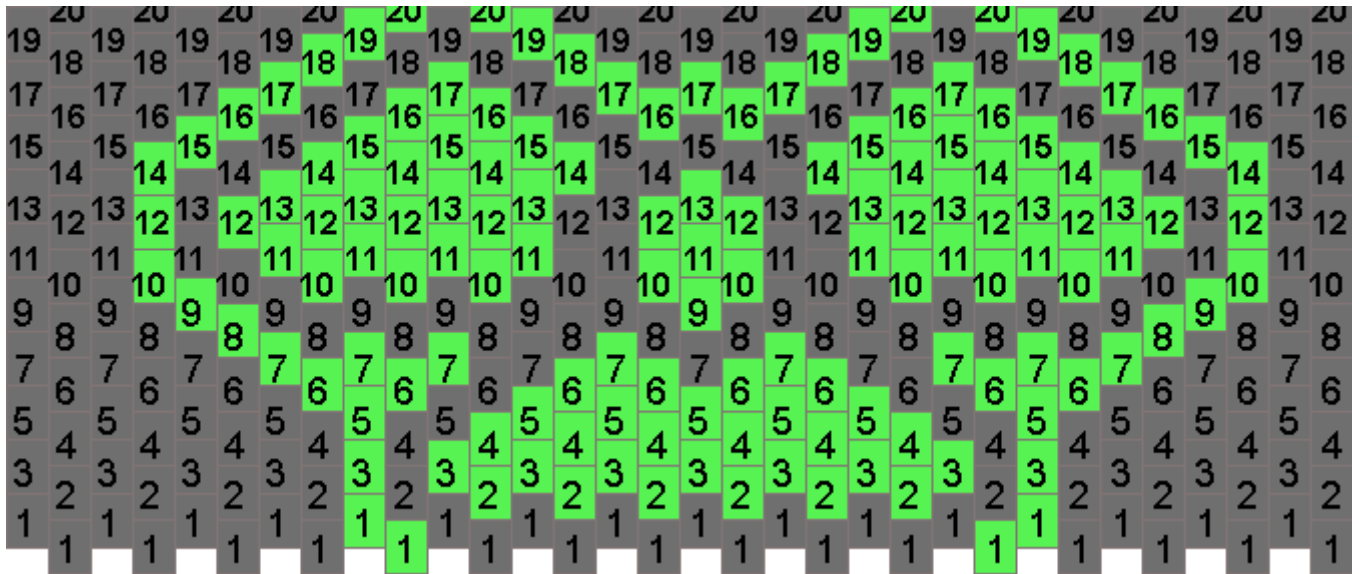

Toxic Symbol Kandi Pattern

Created by: kandii4lifee

32 columns wide x 10 rows tall

198 138 1