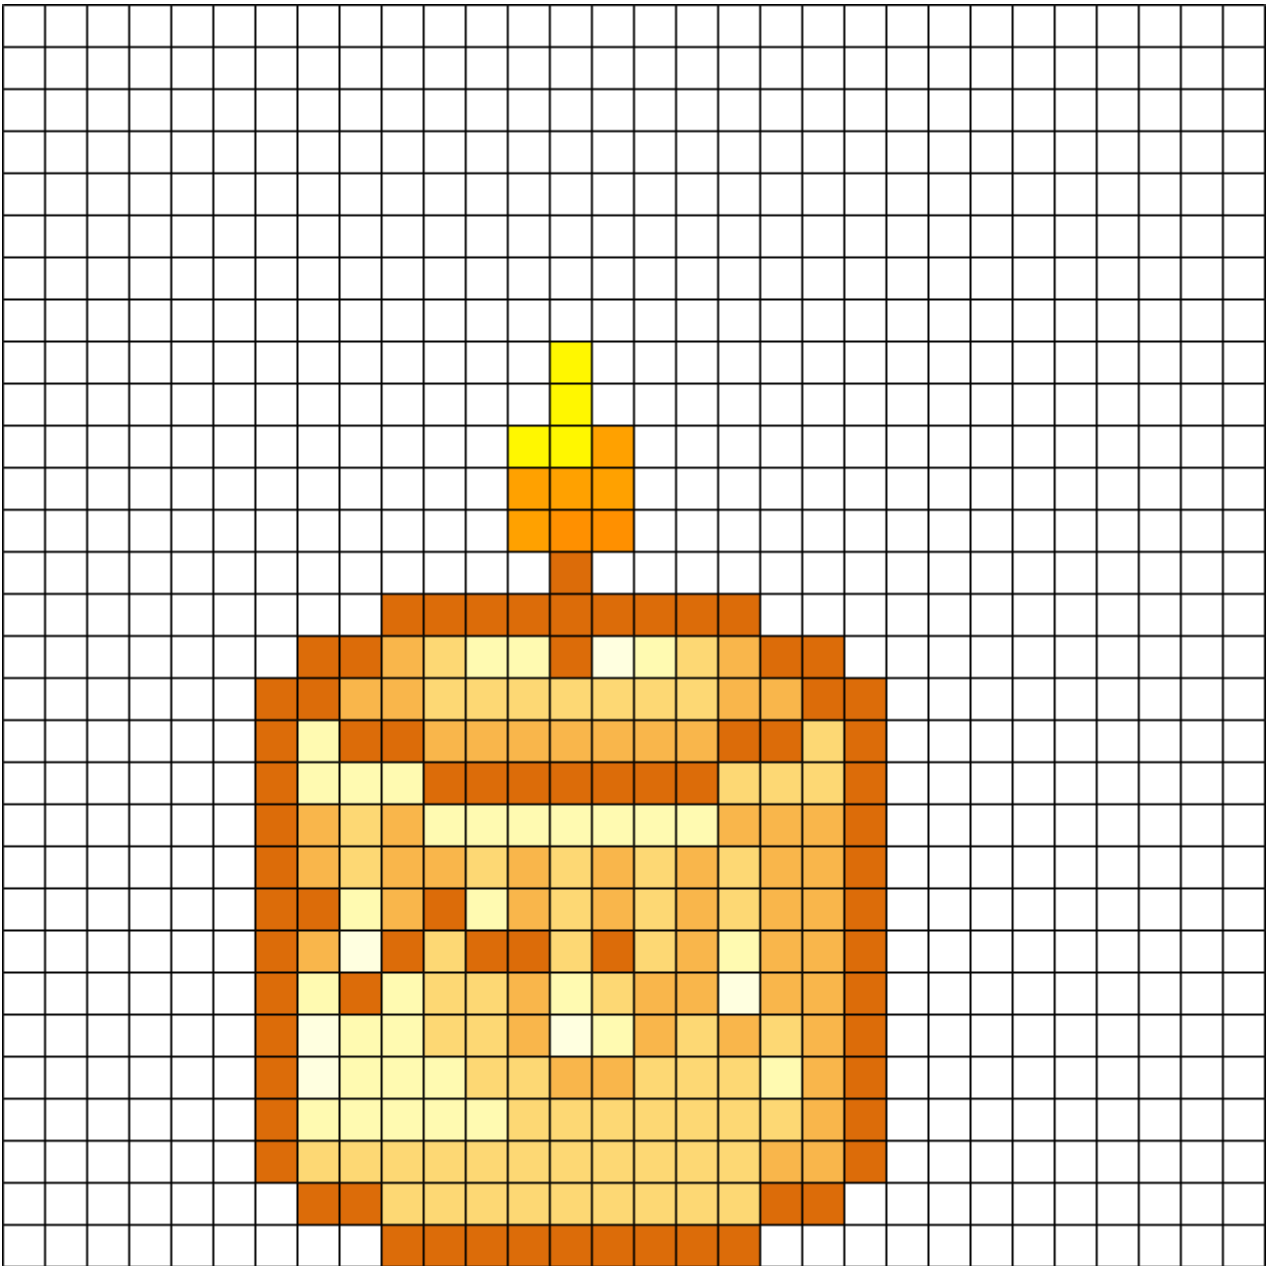

Candle Kandi Pattern

Created by: lovejoyflowers

30 columns wide x 30 rows tall

4	5	2	72	51	64	32	6
---	---	---	----	----	----	----	---