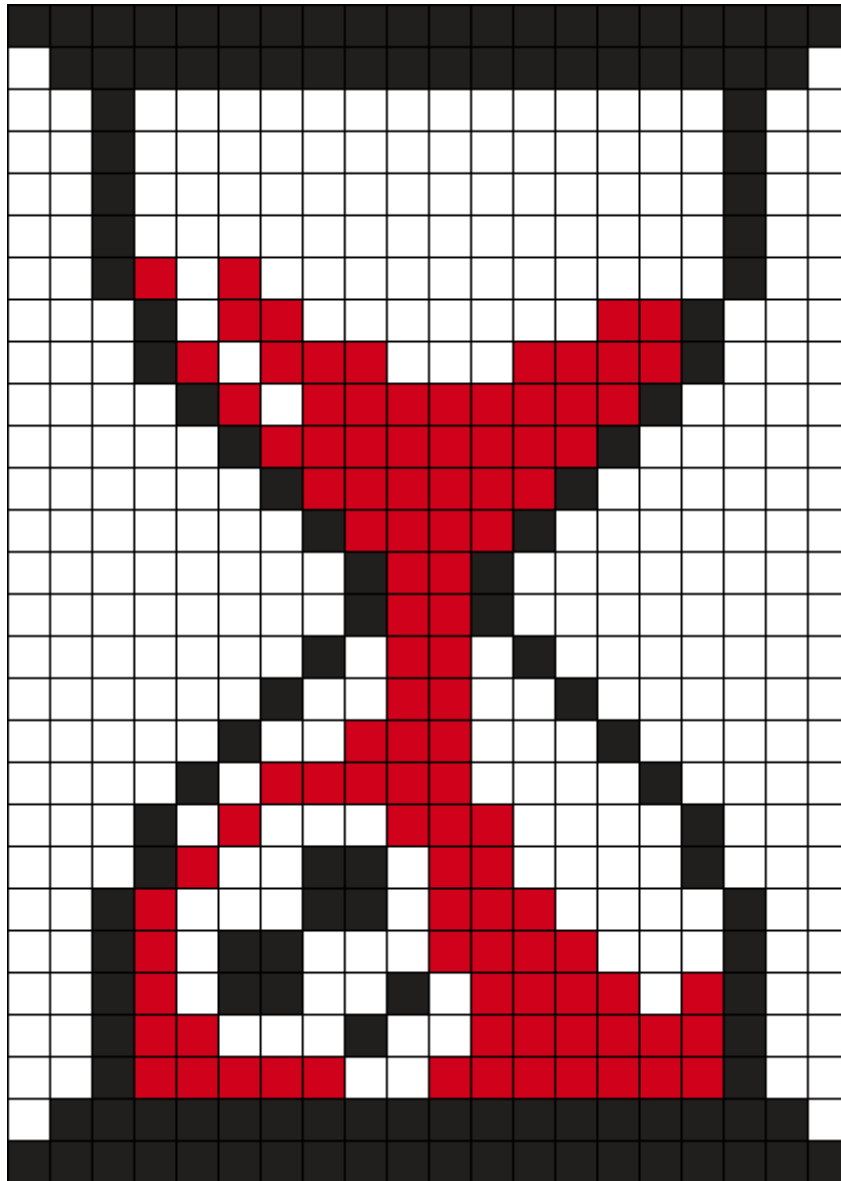

Skull Hourglass Kandi Pattern

Created by: ImNotOkayIPromise

20 columns wide x 28 rows tall

134

37

99