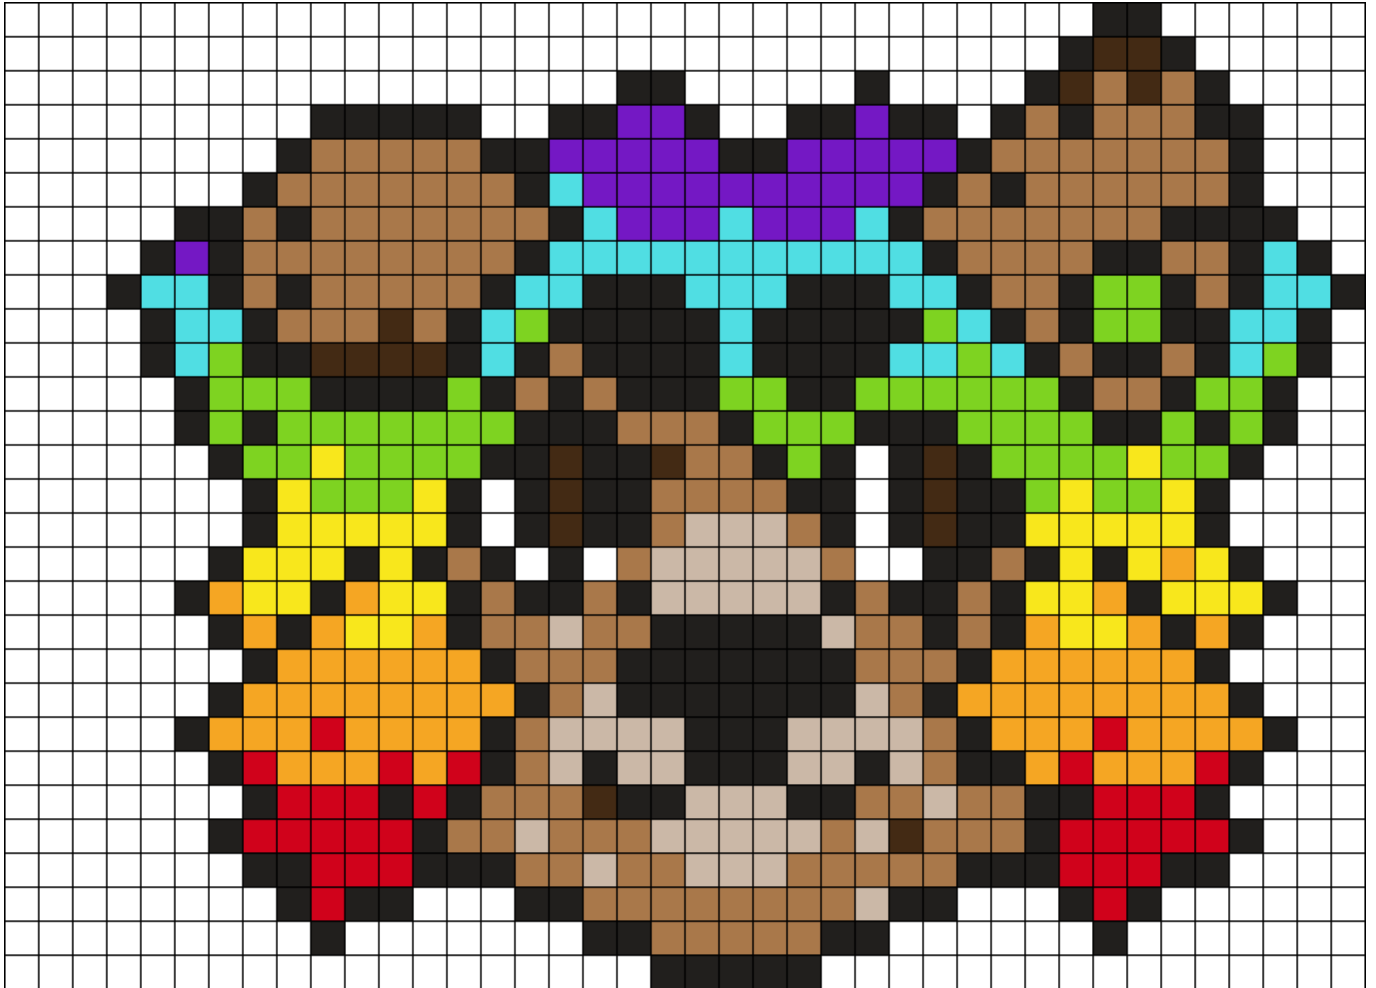

Jax The Rainbow Puppy [FURSONA] Kandi Pattern

Created by: v4mp1re_t33th

40 columns wide x 29 rows tall

281	18	158	30	41	59	36	9	47	60	32
-----	----	-----	----	----	----	----	---	----	----	----