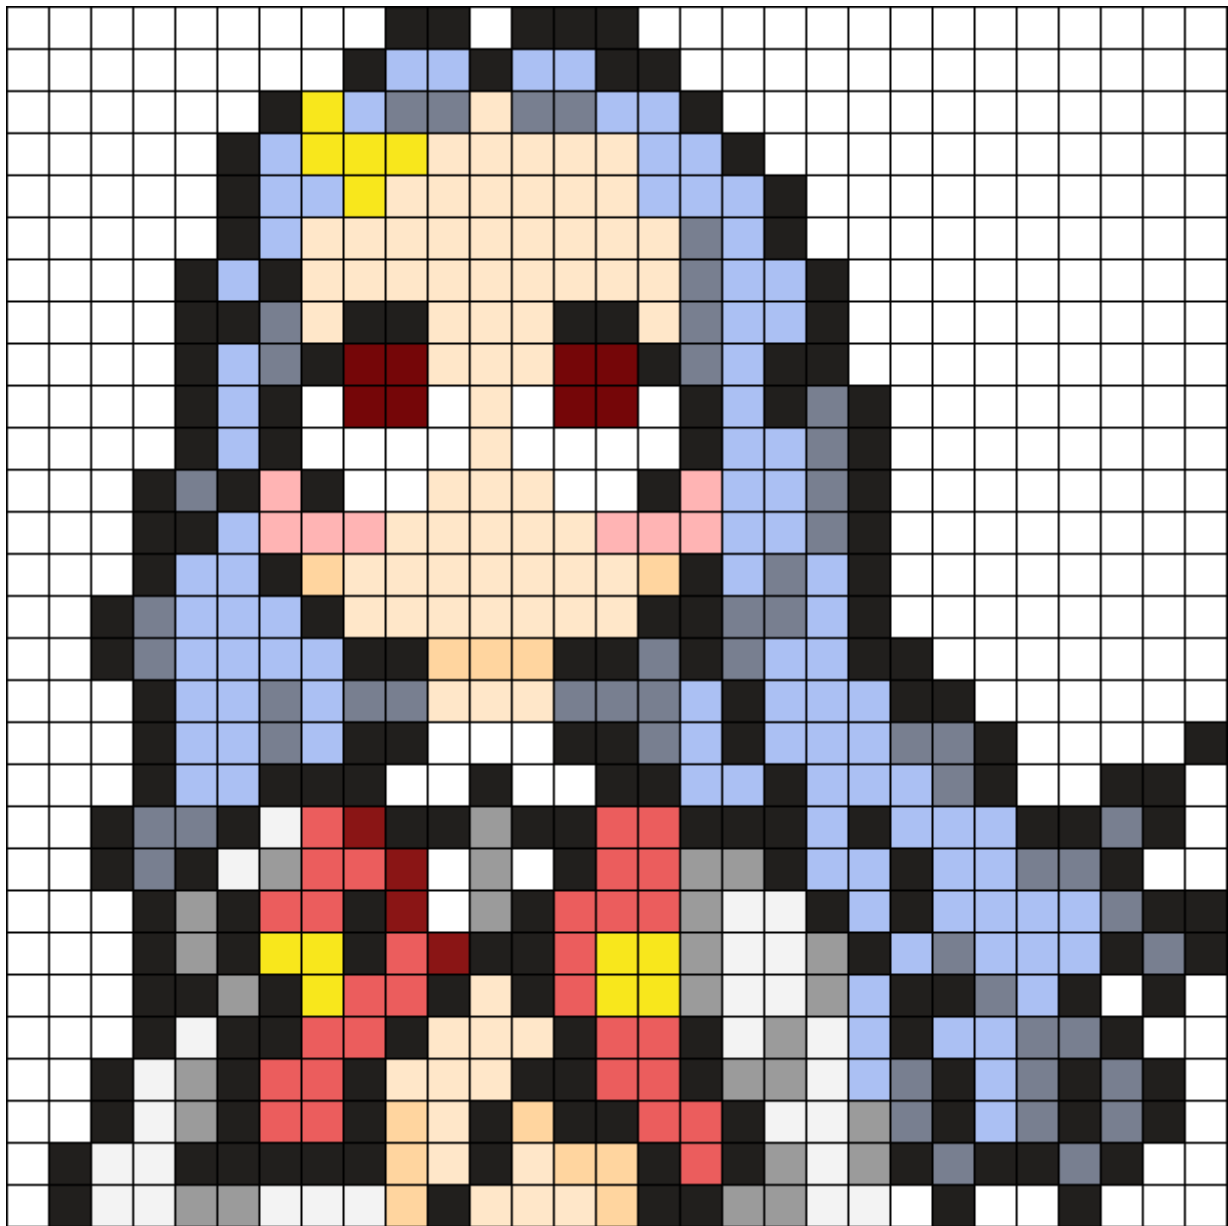

Eri Perler Kandi Pattern

Created by: Grimalkin

29 columns wide x 29 rows tall

179	94	12	53	78	8	26	8	12	26	30	4	26
-----	----	----	----	----	---	----	---	----	----	----	---	----