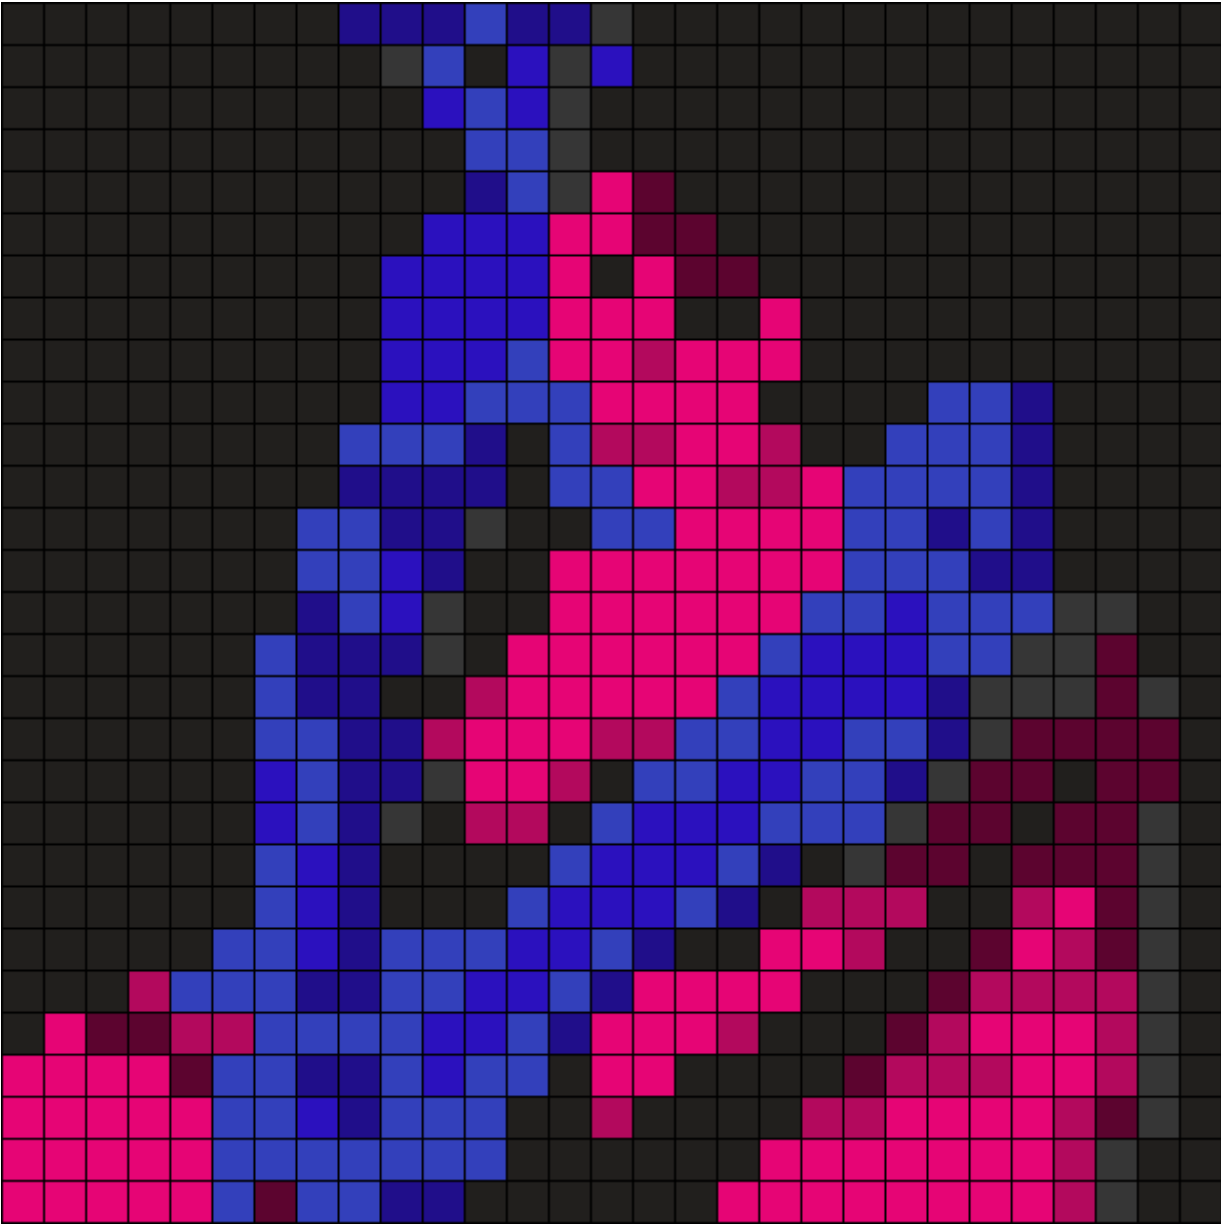

Who Really Cares - TV Girl Kandi Pattern

Created by: m3rcury7
29 columns wide x 29 rows tall

407	50	108	33	56	113	35	39
-----	----	-----	----	----	-----	----	----