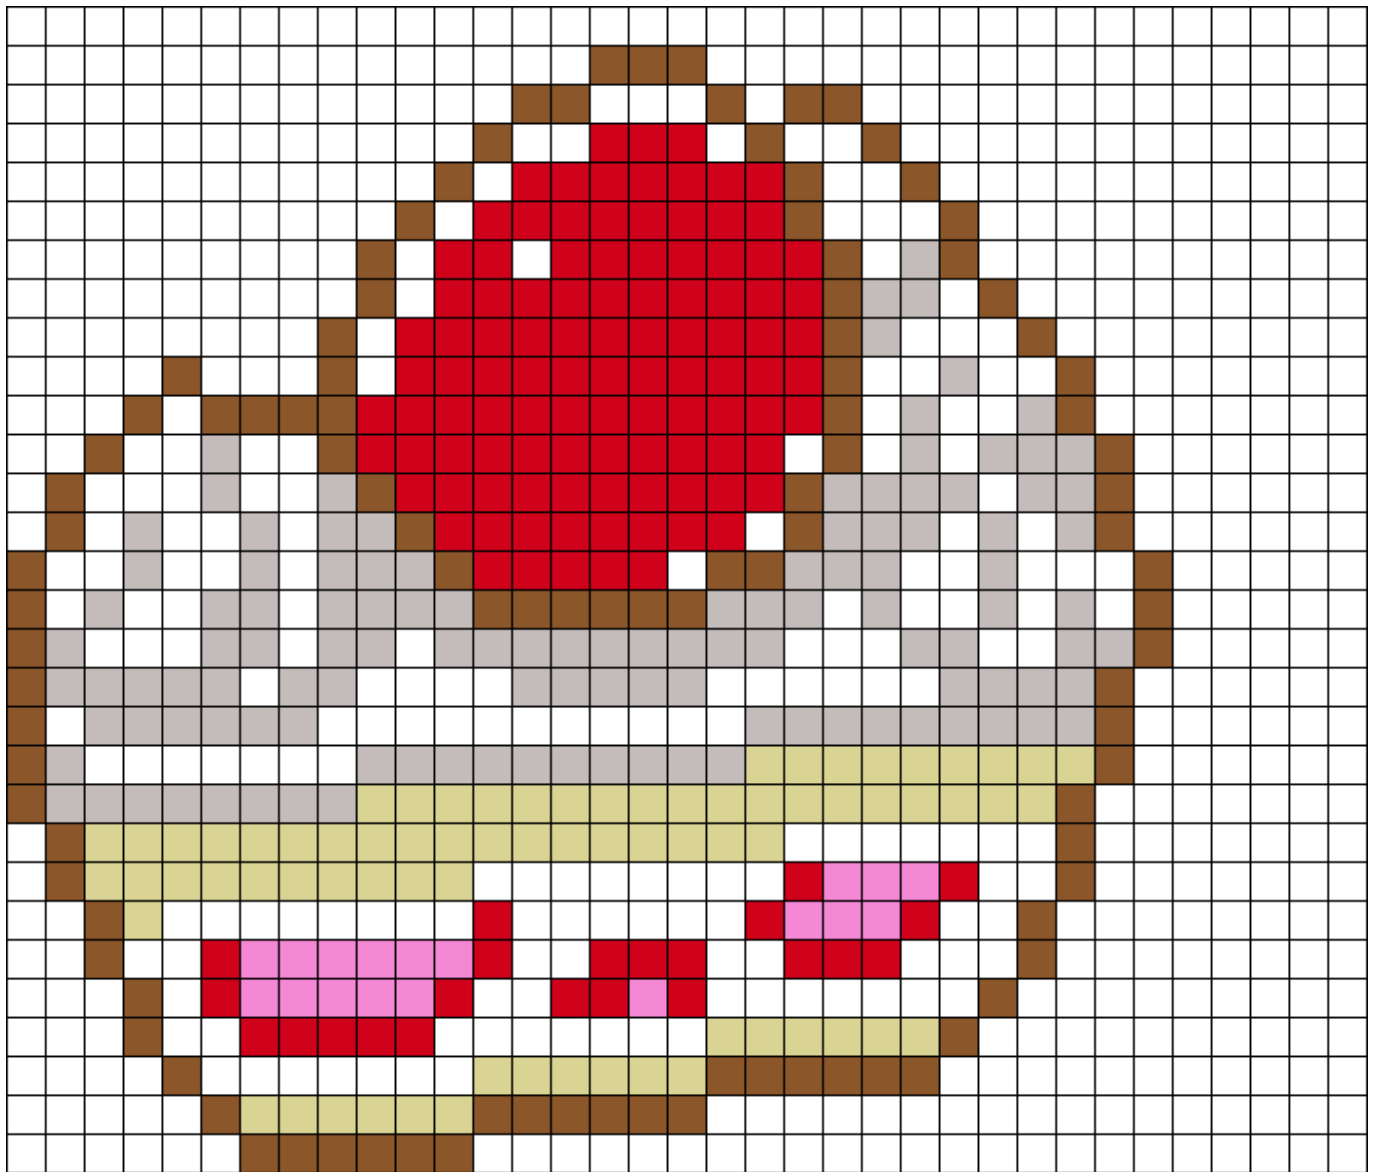

Strawberry Shortcake Perler Kandi Pattern

Created by: MistysPsyduck

35 columns wide x 30 rows tall

104	181	128	119	74	18
-----	-----	-----	-----	----	----